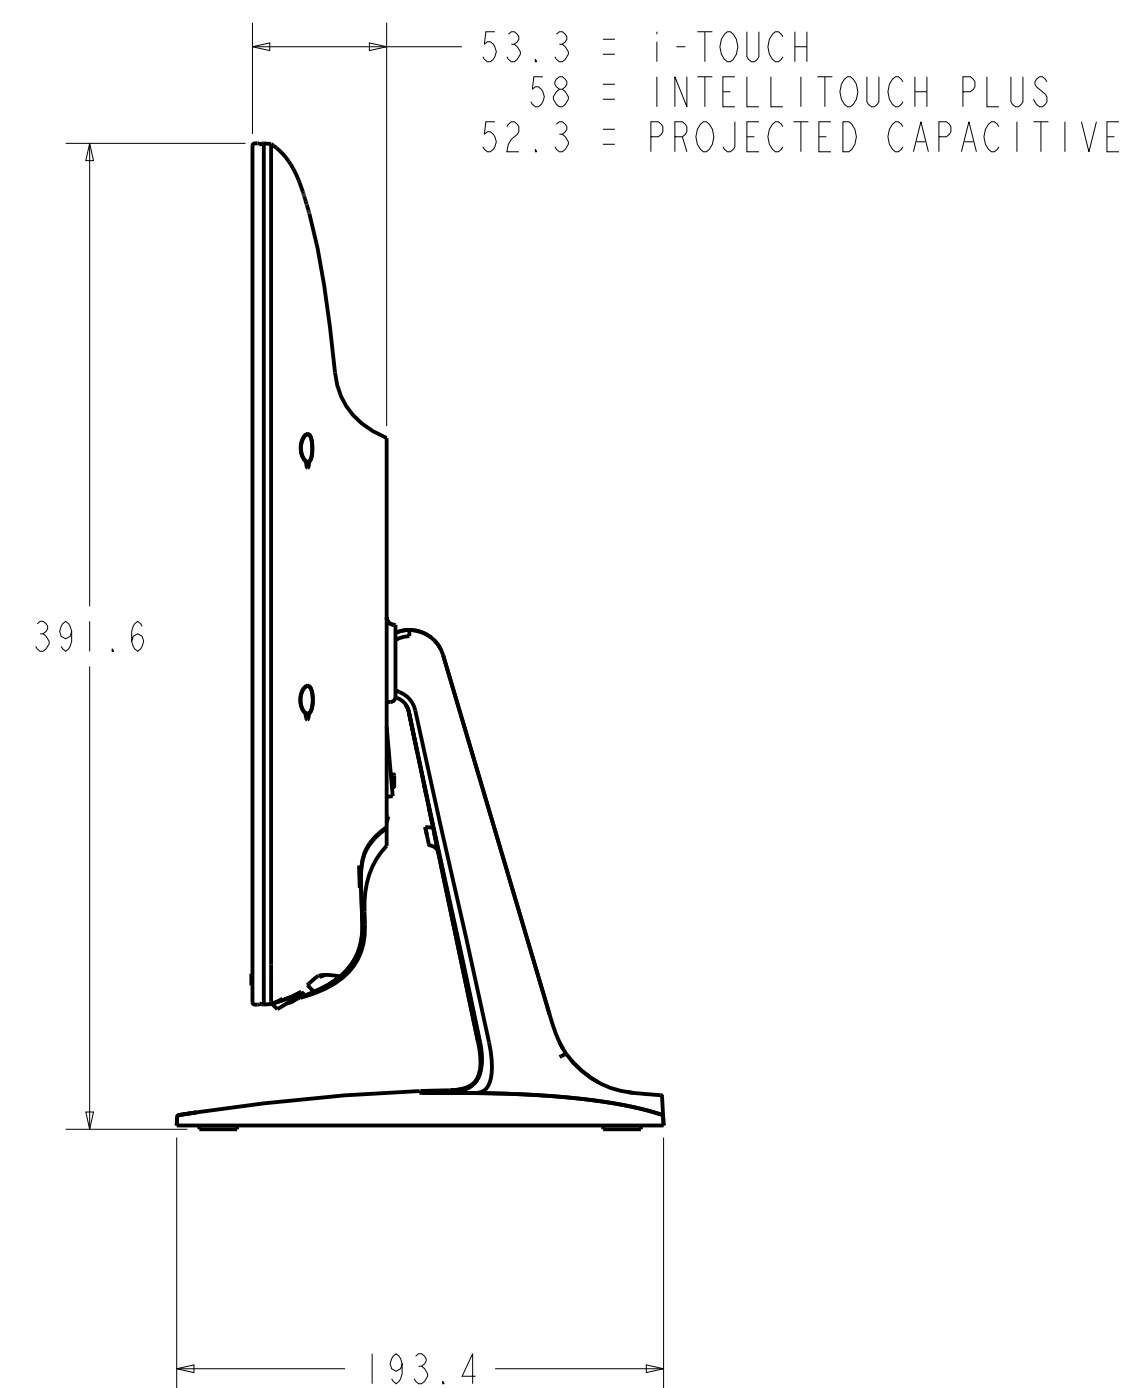

NOTE:
ALL DIMS. +/- 1mm UNLESS NOTED

DIMENSIONAL DRAWING: 2201L

TILT -5° FROM VERTICAL

TILT 60° FROM VERTICAL

DIMENSIONS ARE IN MILLIMETERS

elo

MS600964

DATE: 9/28/2014

REV: B

STAND MOUNTING OPTION