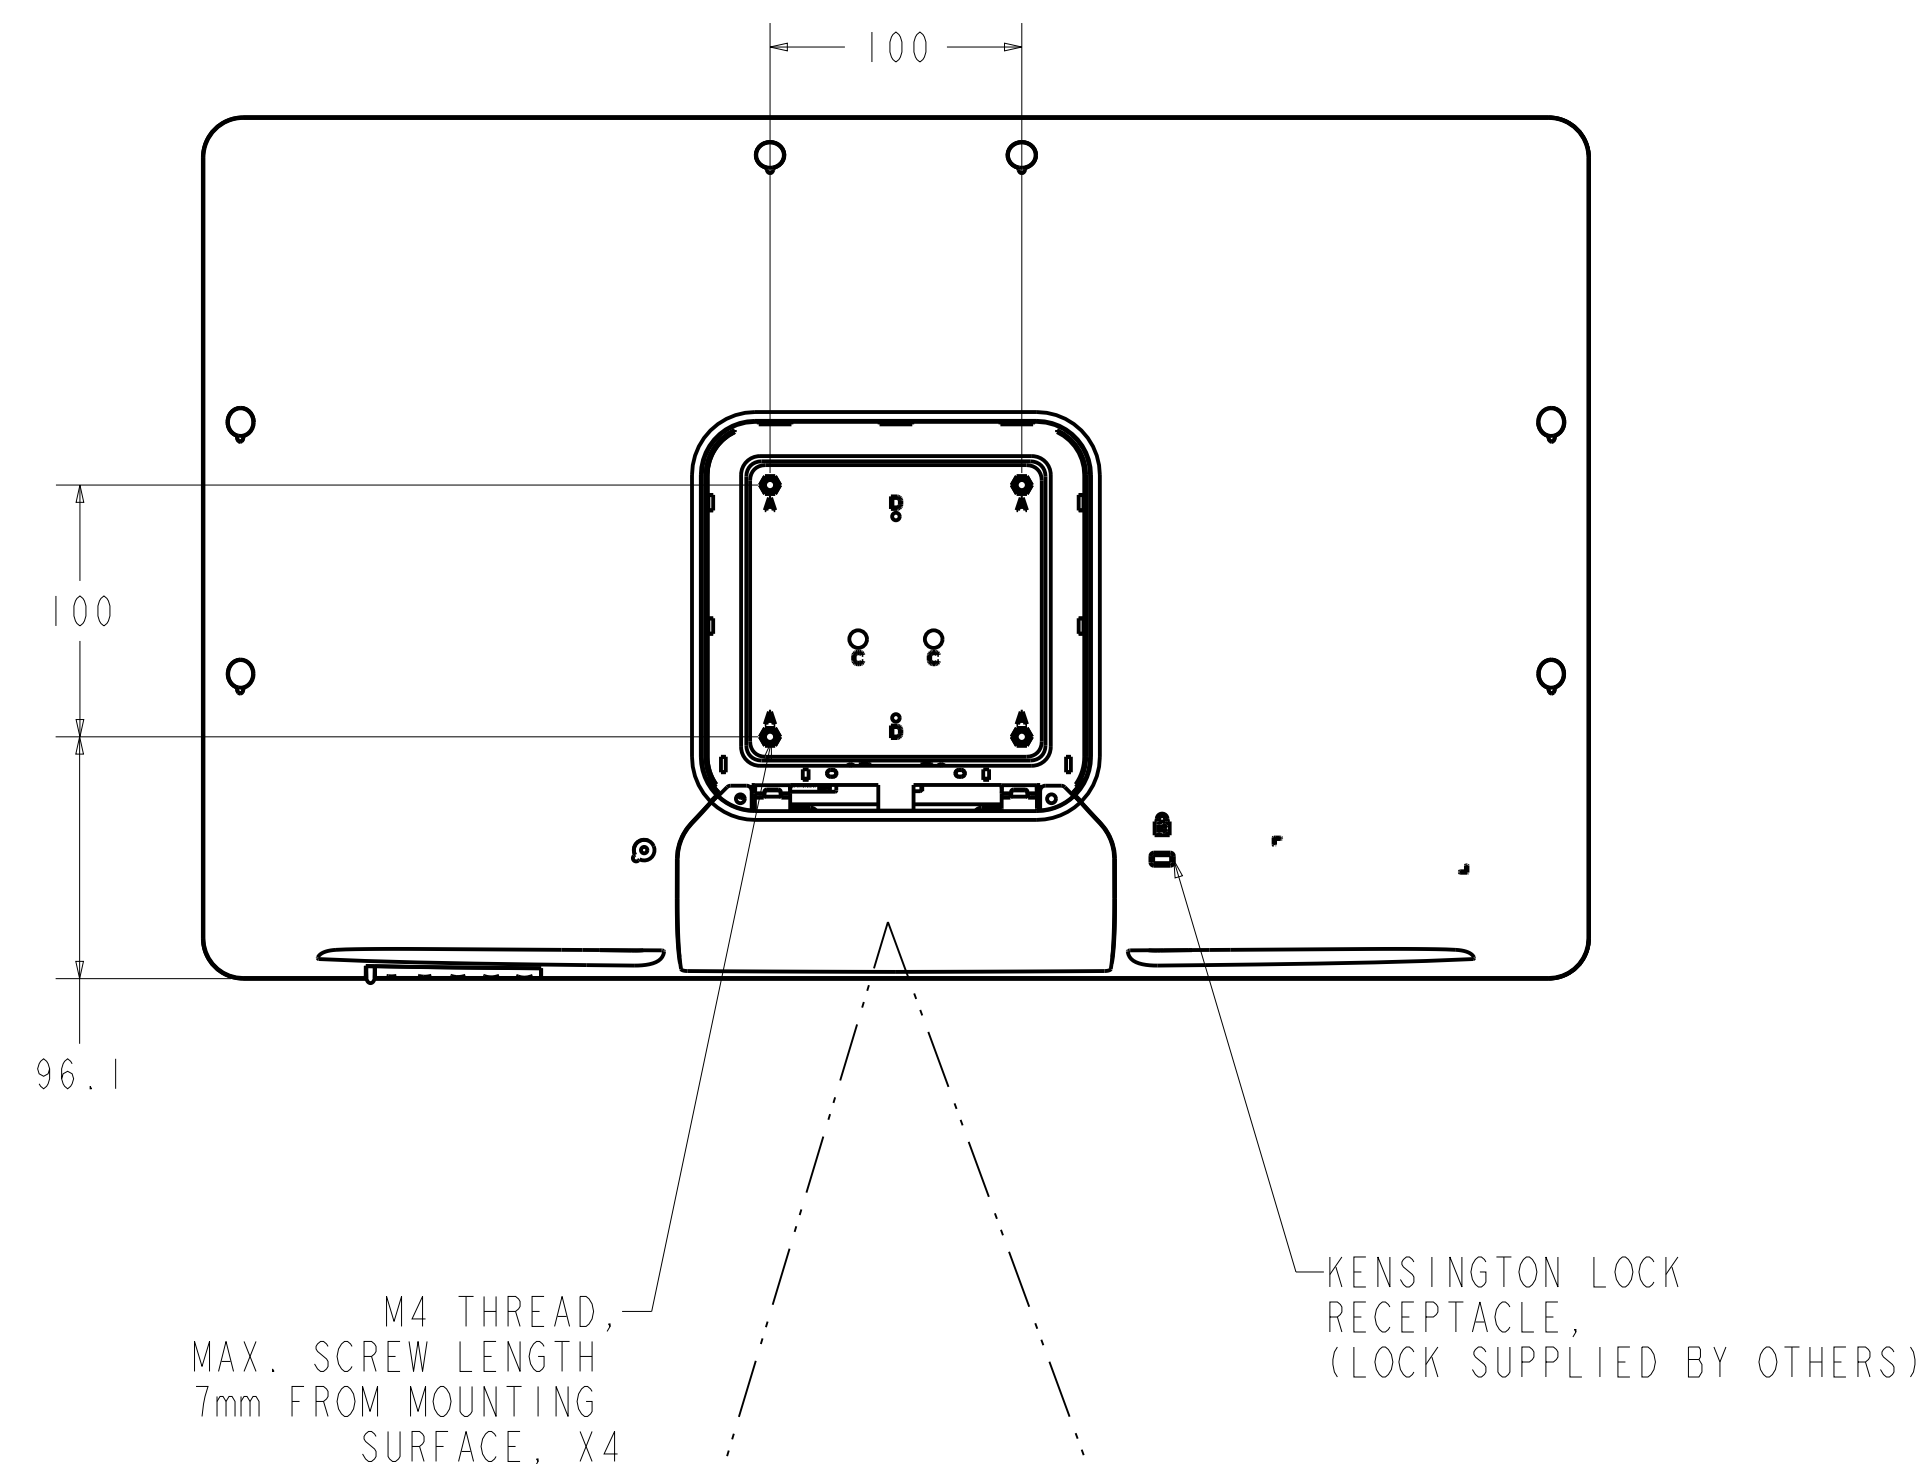

NOTE:
ALL DIMS. +/- 1mm UNLESS NOTED

DIMENSIONAL DRAWING: 2201L

TILT -5° FROM VERTICAL

TILT 60° FROM VERTICAL

DIMENSIONS ARE IN MILLIMETERS

elo

MS600964

DATE: 9/28/2014

REV: B

STAND MOUNTING OPTION