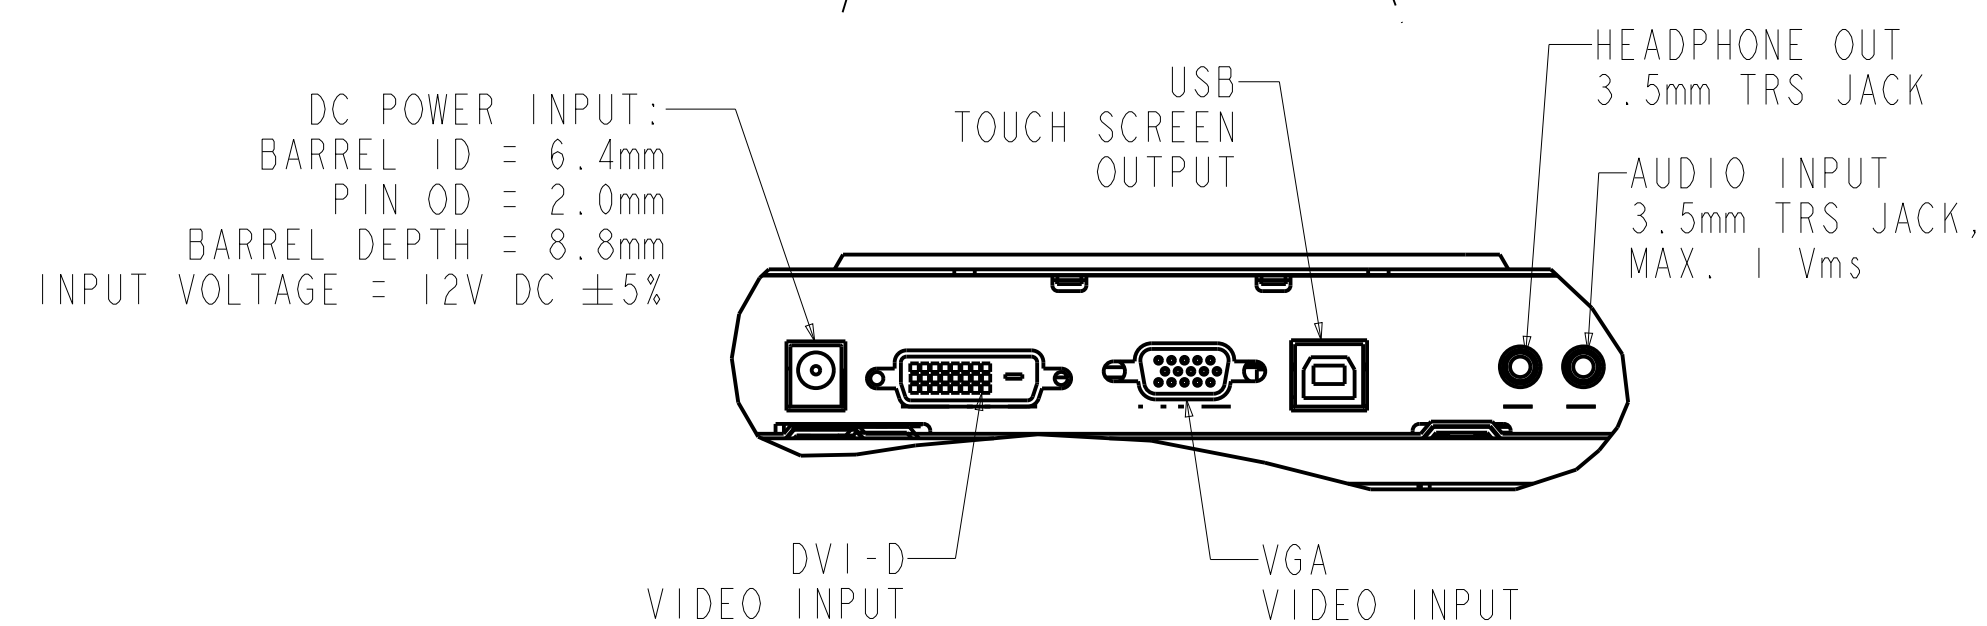

NOTE:
ALL DIMS. +/- 1mm UNLESS NOTED

DIMENSIONAL DRAWING: 2201L

TILT -5° FROM VERTICAL

TILT 60° FROM VERTICAL

DIMENSIONS ARE IN MILLIMETERS

elo

MS600964

DATE: 9/28/2014

REV: B

STAND MOUNTING OPTION