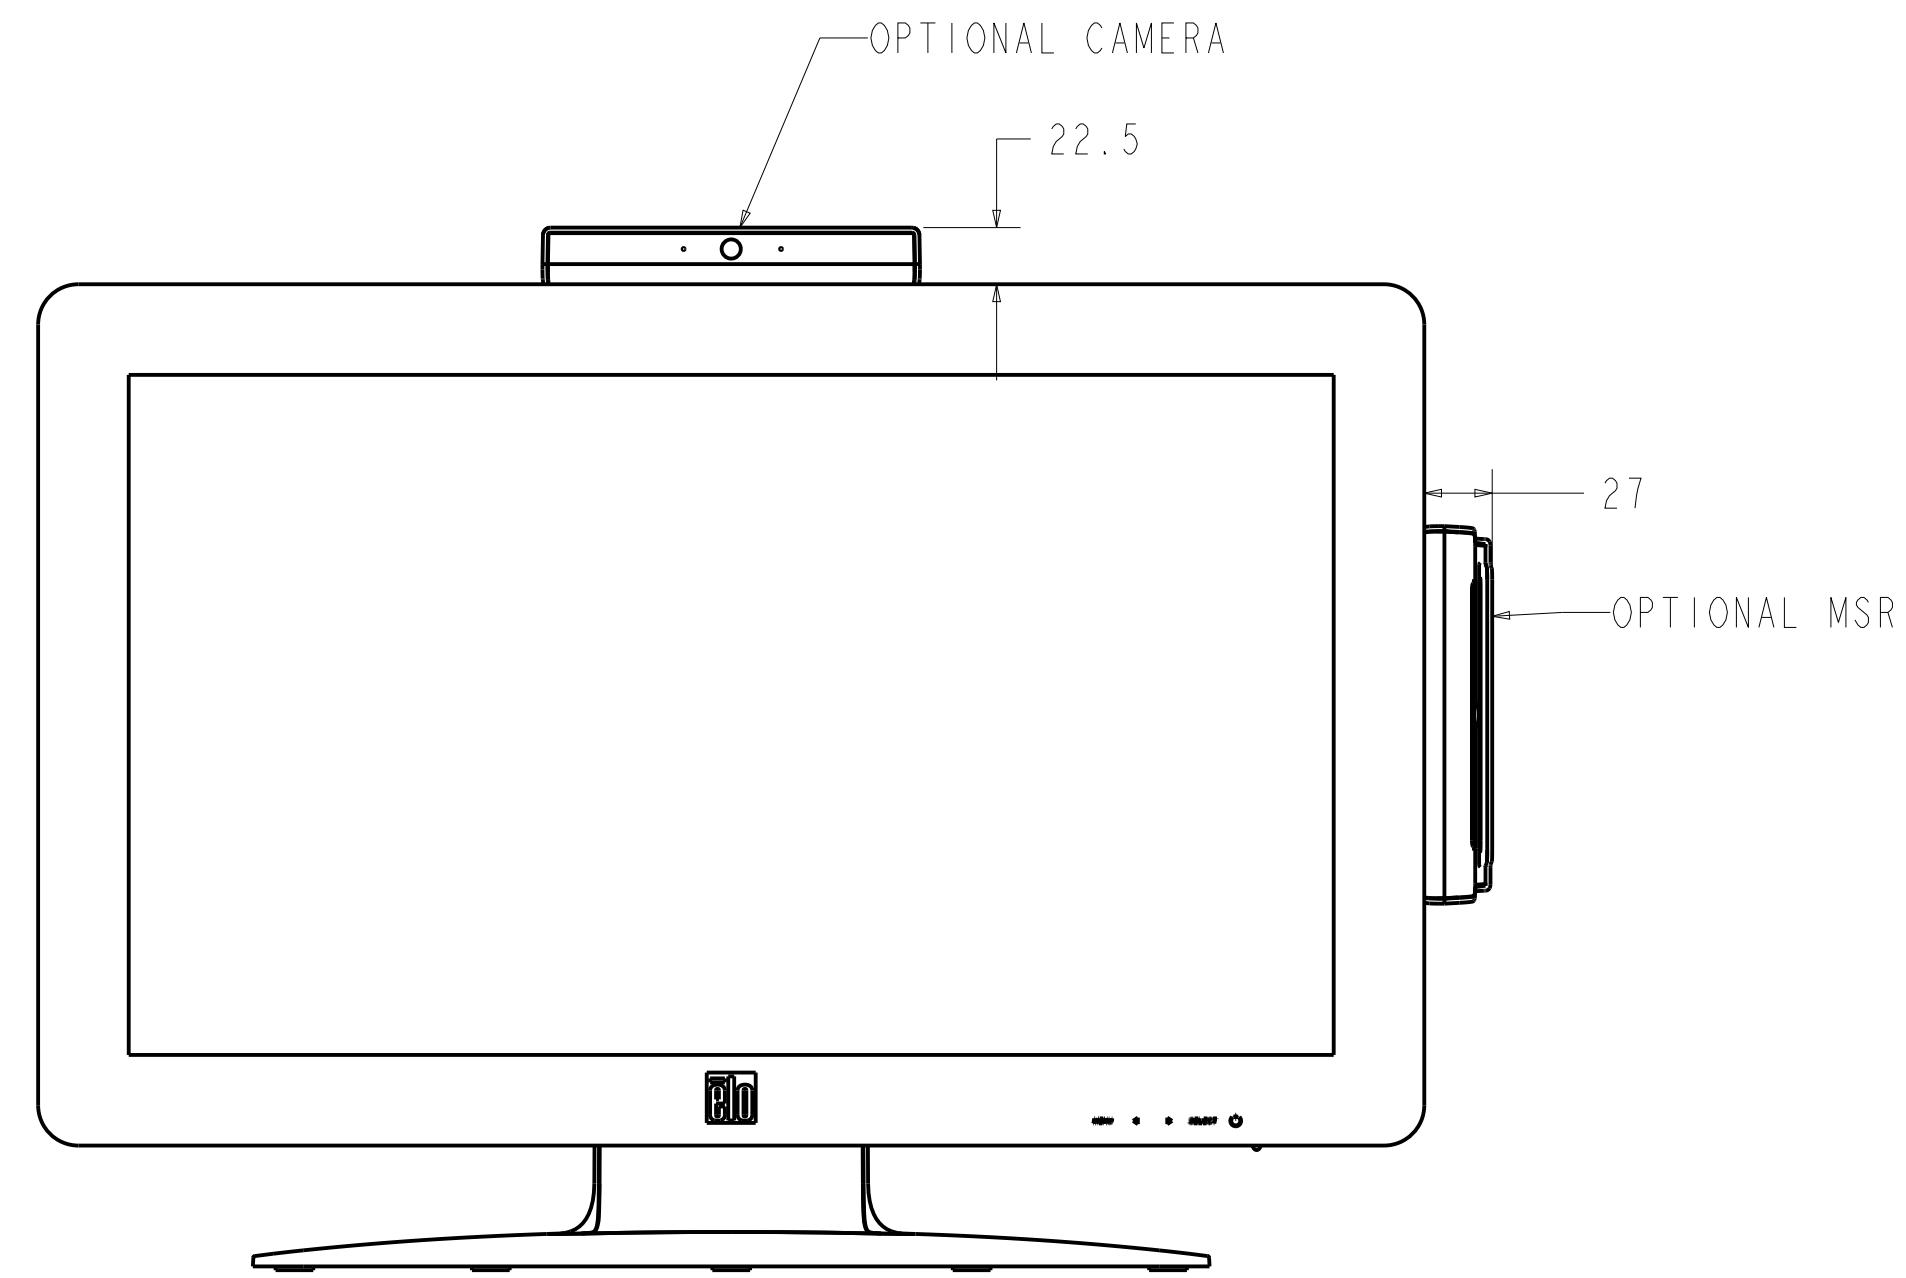

NOTE:
ALL DIMS. +/- 1mm UNLESS NOTED

DIMENSIONAL DRAWING: 2201L

TILT -5° FROM VERTICAL

TILT 60° FROM VERTICAL

DIMENSIONS ARE IN MILLIMETERS

elo

MS600964

DATE: 9/28/2014

REV: B

STAND MOUNTING OPTION