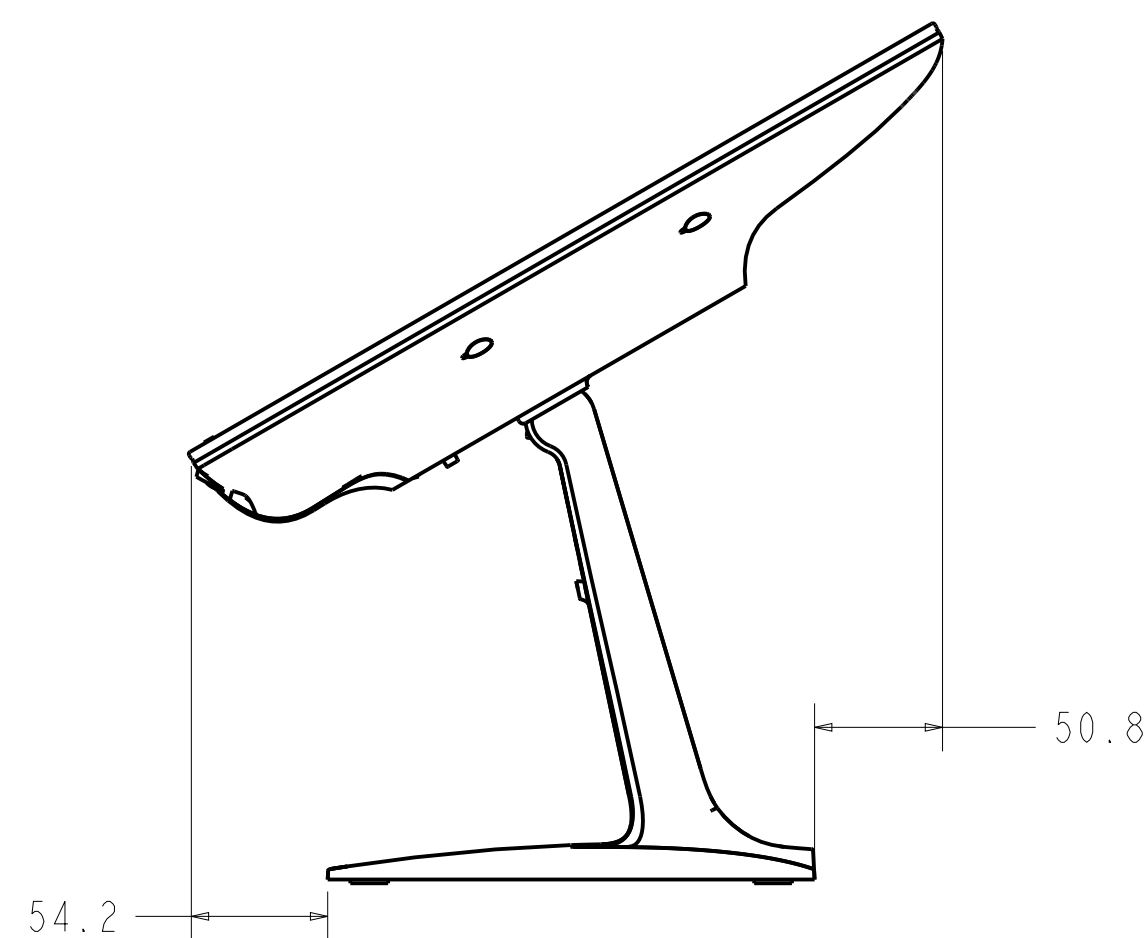

NOTE:
ALL DIMS. +/- 1mm UNLESS NOTED

DIMENSIONAL DRAWING: 2201L

TILT -5° FROM VERTICAL

TILT 60° FROM VERTICAL

DIMENSIONS ARE IN MILLIMETERS

elo

MS600964

DATE: 9/28/2014

REV: B

STAND MOUNTING OPTION