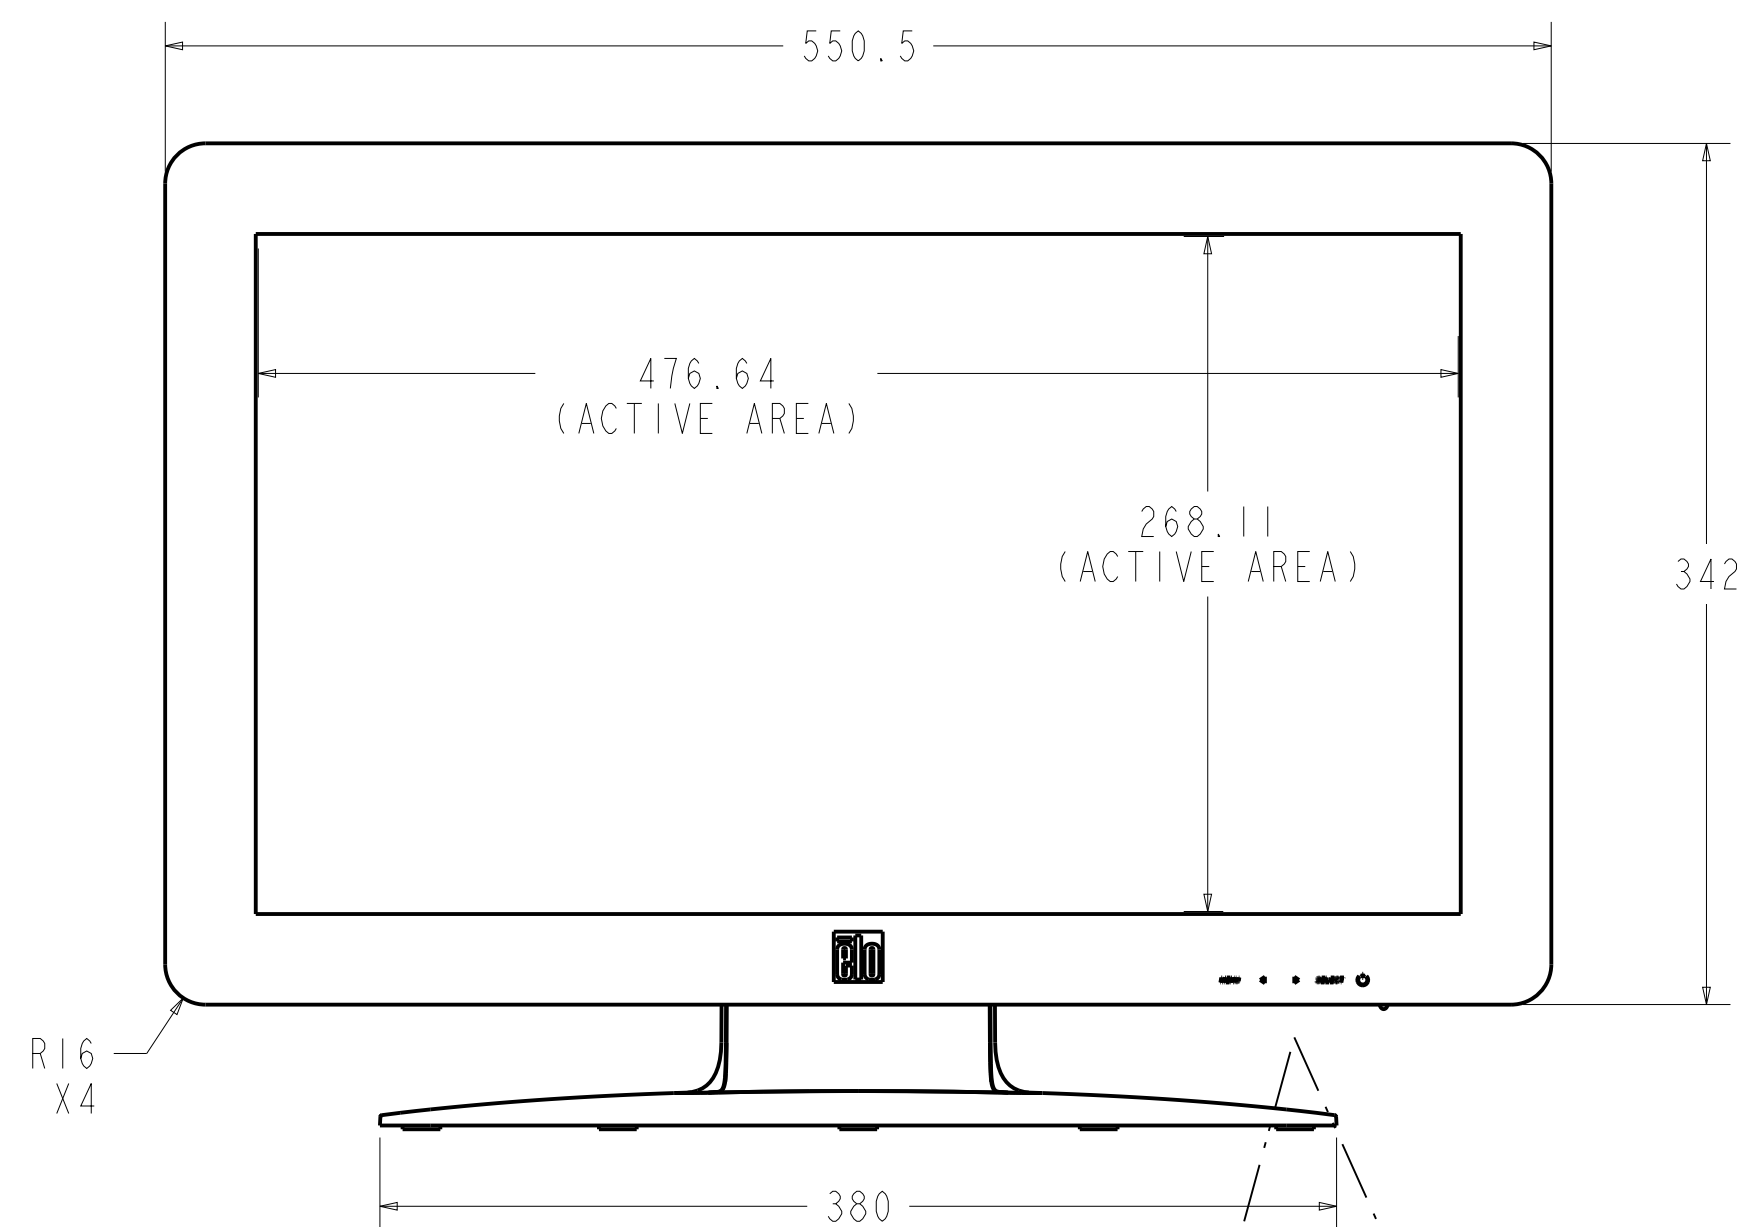

NOTE:
ALL DIMS. +/- 1mm UNLESS NOTED

DIMENSIONAL DRAWING: 2201L

TILT -5° FROM VERTICAL

TILT 60° FROM VERTICAL

DIMENSIONS ARE IN MILLIMETERS

elo

MS600964

DATE: 9/28/2014

REV: B

STAND MOUNTING OPTION