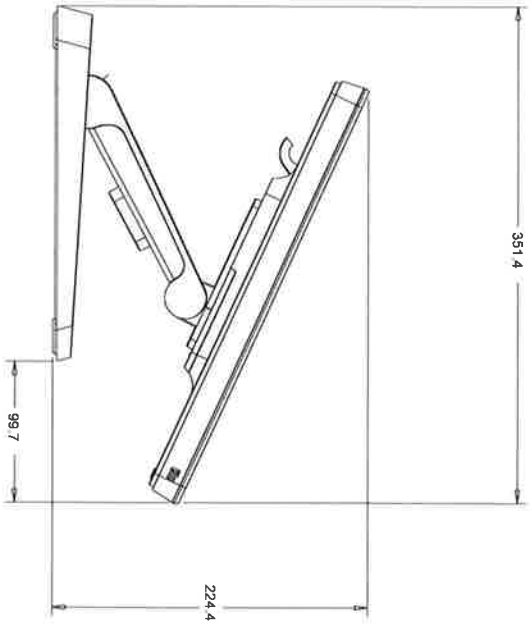

DIMENSIONAL DRAWING: 22IN AAI0

OPTIONAL STAND KIT P/N: E044356

DIMENSIONS ARE IN MILLIMETERS

SHEET 6 OF 6

MS601631
DATE: 07/23/2015
REV: C