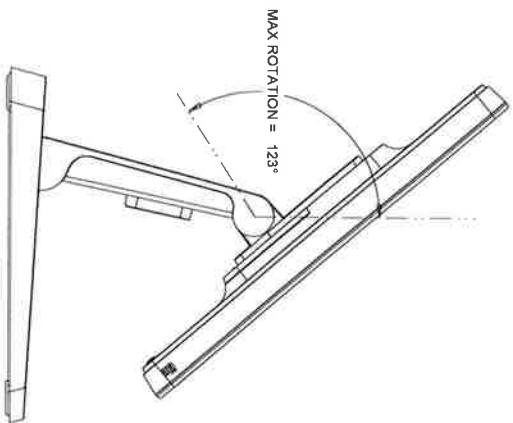

DIMENSIONAL DRAWING: 22IN AAI0

OPTIONAL STAND KIT P/N: E044356

DIMENSIONS ARE IN MILLIMETERS

SHEET 6 OF 6

MS601631
DATE: 07/23/2015
REV: C