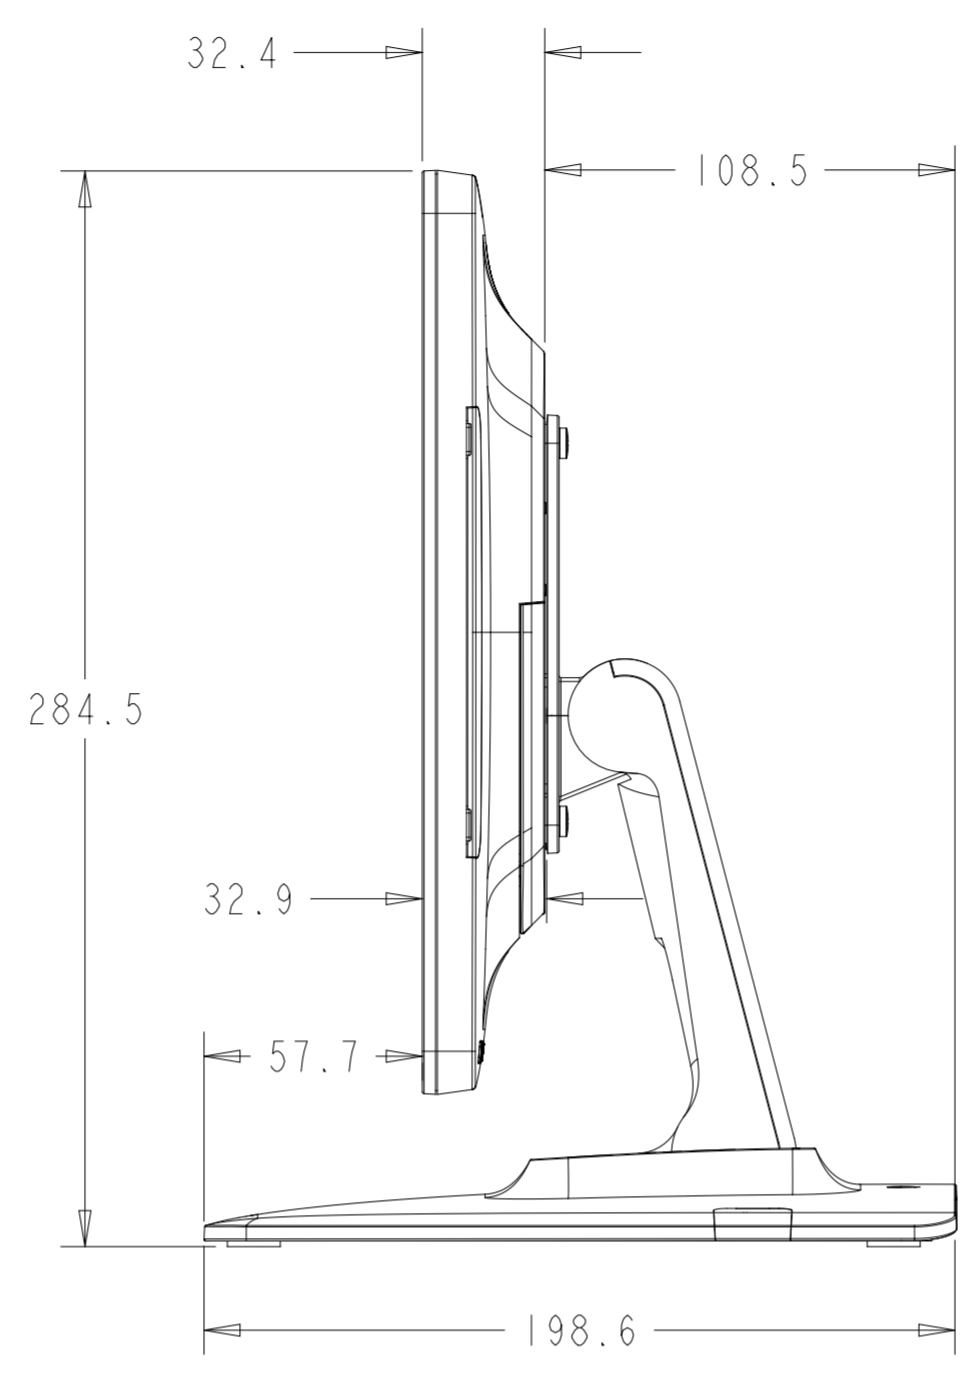

SHOWN WITH OPTIONAL STAND  
 STAND ALSO SOLD SEPARATELY (P/N E044162)

DIMENSIONAL DRAWING: 1502L

UNDER CABLE COVER  
 (USB 2.0 MODELS)

UNDER CABLE COVER  
 (USB 2.0 MODELS)

UNDER CABLE COVER  
 (USB-C MODELS)

UNDER CABLE COVER  
 (USB-C MODELS)

DIMENSIONS ARE IN MILLIMETERS

# VESA MOUNT

M4 THREADS, X8  
VESA MOUNT PER MIS-C, 75MMX75MM OR 100MMX100MM  
MAX SCREW DEPTH = 10MM

# OPTIONAL BAR CODE READER KIT

SCANNER HEAD ROTATES 180 DEGREES

SCALE 1.000

ADDITIONAL MOUNTING LOCATIONS