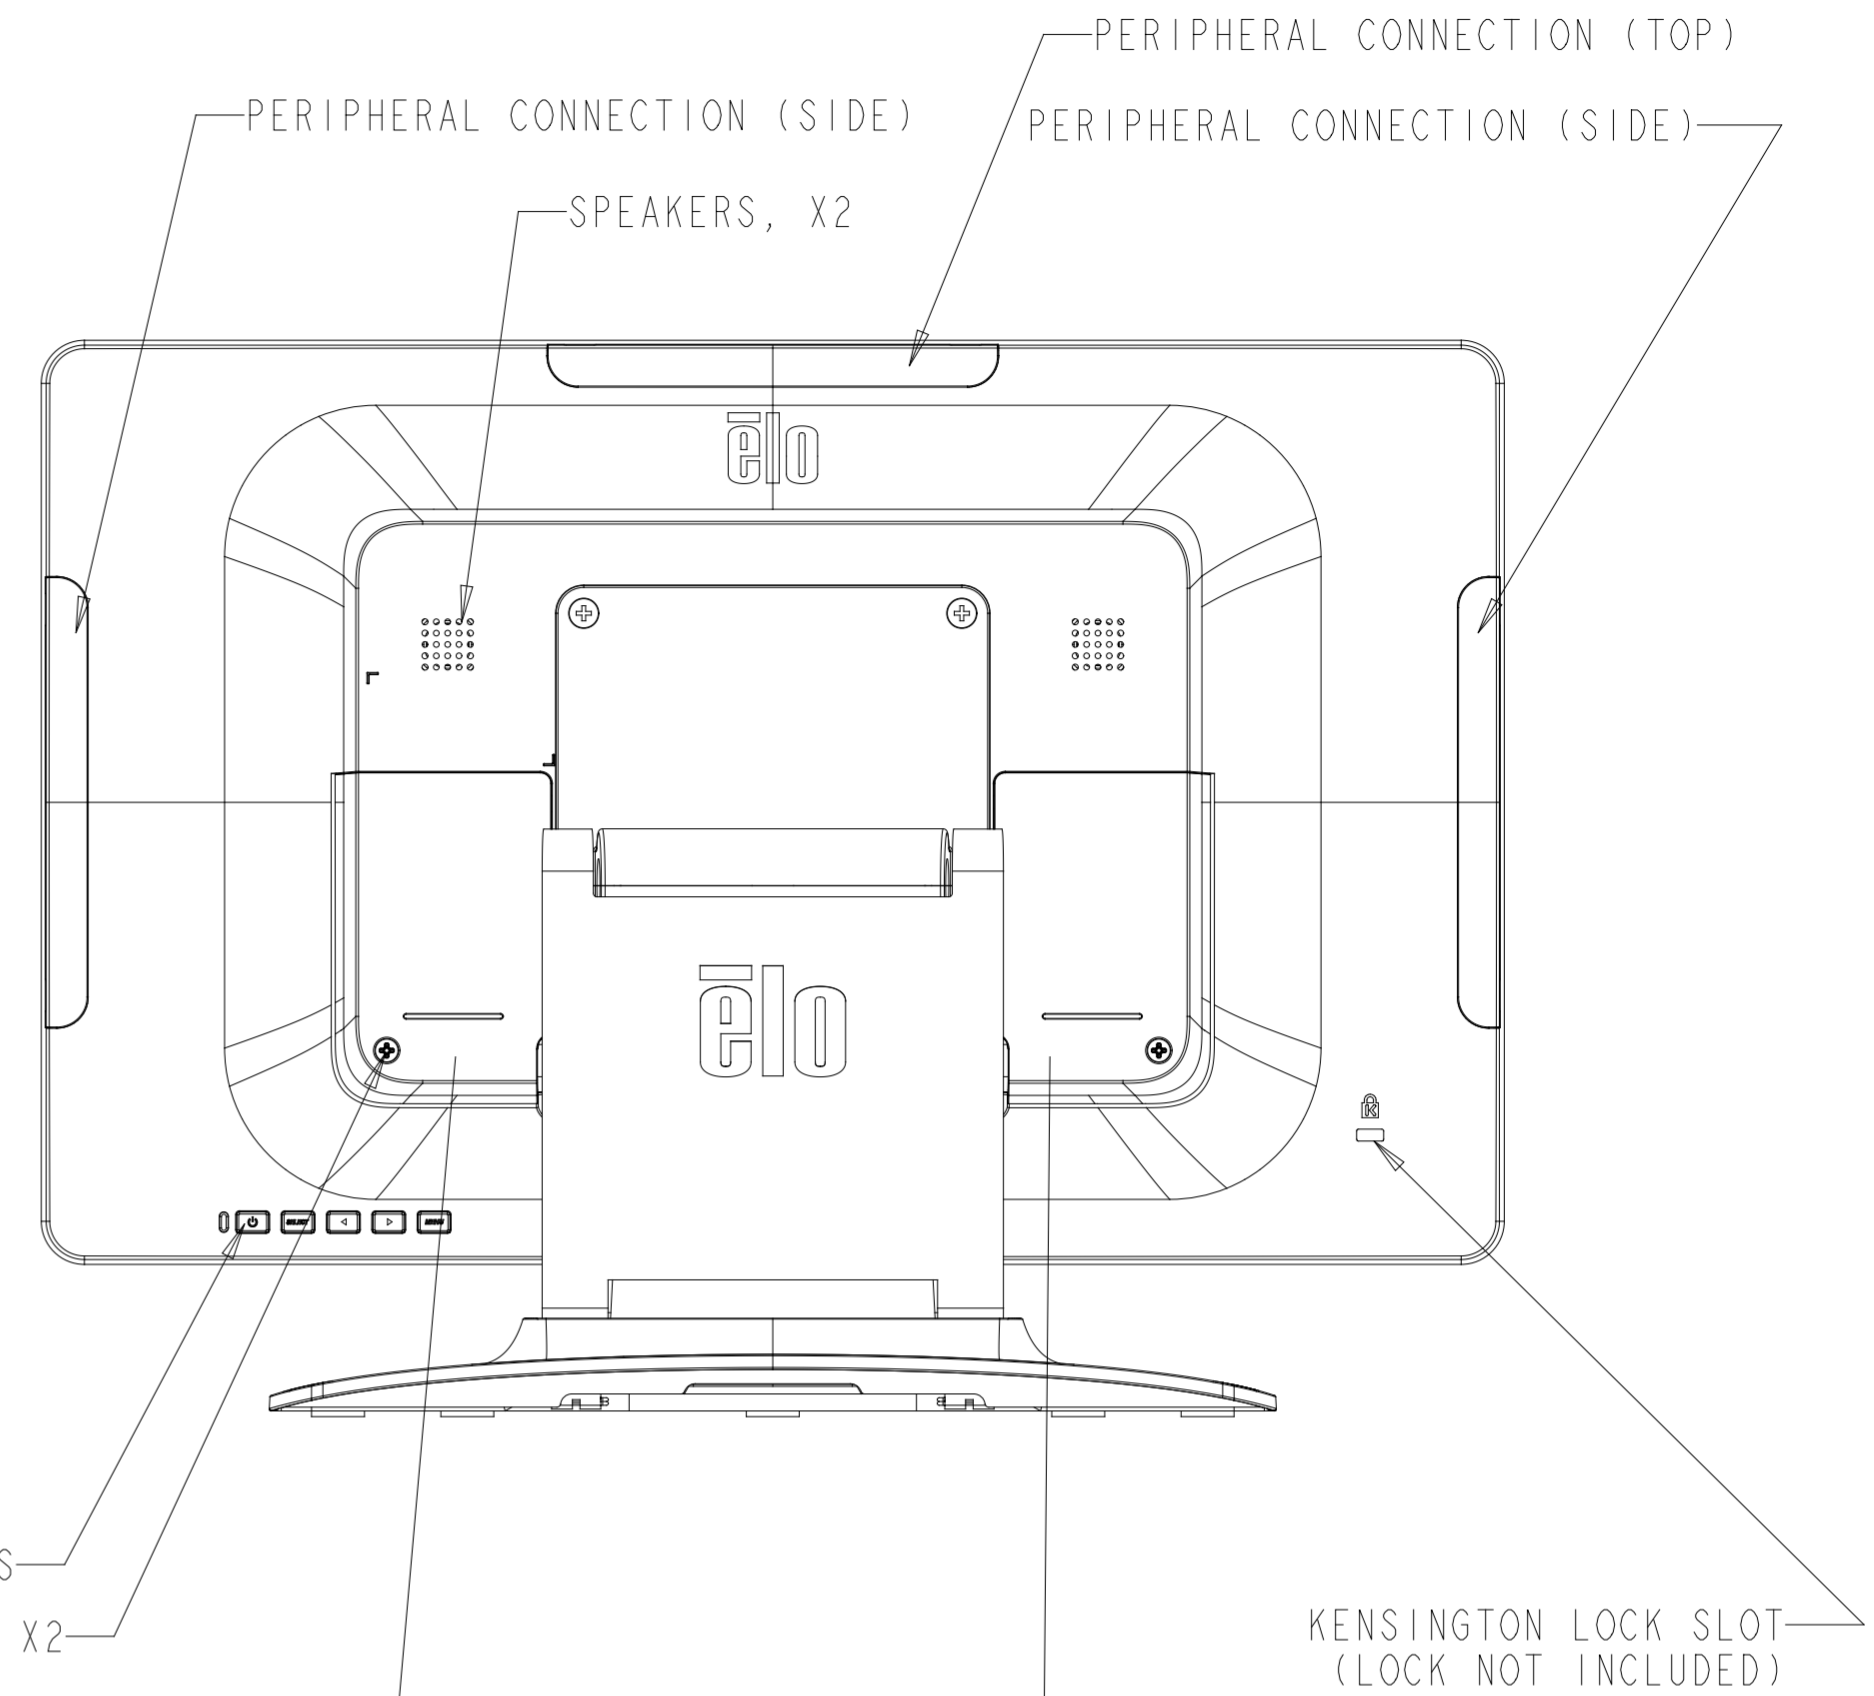

SHOWN WITH OPTIONAL STAND  
 STAND ALSO SOLD SEPARATELY (P/N E044162)

DIMENSIONAL DRAWING: 1502L

UNDER CABLE COVER  
 (USB 2.0 MODELS)

UNDER CABLE COVER  
 (USB 2.0 MODELS)

UNDER CABLE COVER  
 (USB-C MODELS)

UNDER CABLE COVER  
 (USB-C MODELS)

DIMENSIONS ARE IN MILLIMETERS

# VESA MOUNT

M4 THREADS, X8  
VESA MOUNT PER MIS-C, 75MMX75MM OR 100MMX100MM  
MAX SCREW DEPTH = 10MM

# OPTIONAL BAR CODE READER KIT

SCANNER HEAD ROTATES 180 DEGREES

SCALE 1.000

ADDITIONAL MOUNTING LOCATIONS