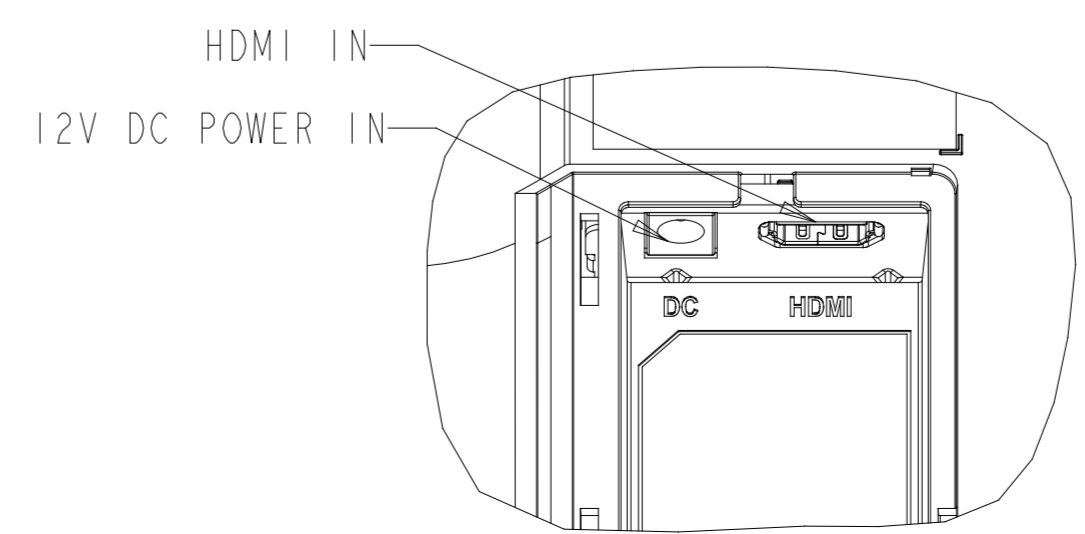

SHOWN WITH OPTIONAL STAND  
 STAND ALSO SOLD SEPARATELY (P/N E044162)

DIMENSIONAL DRAWING: 1502L

UNDER CABLE COVER  
 (USB 2.0 MODELS)

UNDER CABLE COVER  
 (USB 2.0 MODELS)

UNDER CABLE COVER  
 (USB-C MODELS)

UNDER CABLE COVER  
 (USB-C MODELS)

DIMENSIONS ARE IN MILLIMETERS

# VESA MOUNT

M4 THREADS, X8  
VESA MOUNT PER MIS-C, 75MMX75MM OR 100MMX100MM  
MAX SCREW DEPTH = 10MM