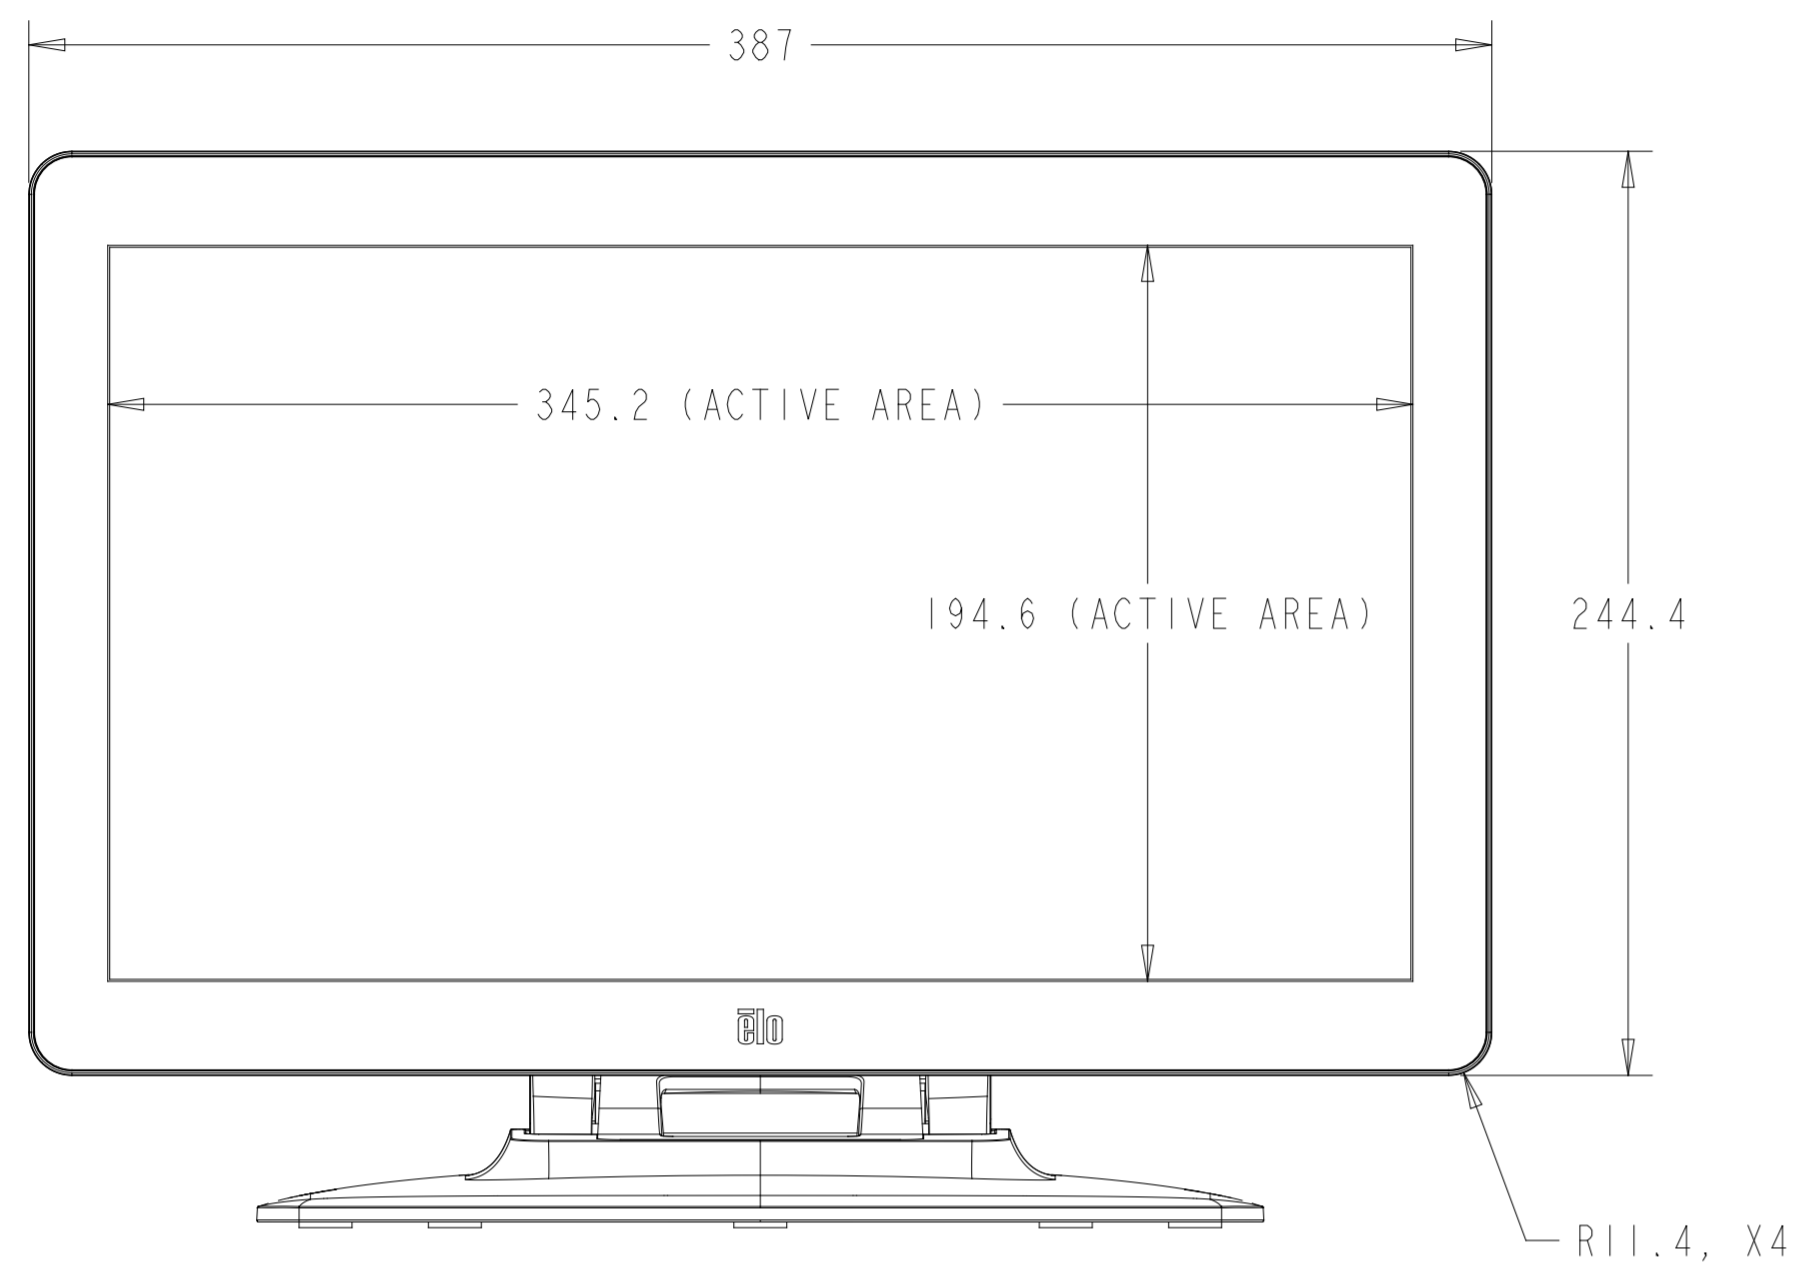

SHOWN WITH OPTIONAL STAND  
 STAND ALSO SOLD SEPARATELY (P/N E044162)

DIMENSIONAL DRAWING: 1502L

UNDER CABLE COVER  
 (USB 2.0 MODELS)

UNDER CABLE COVER  
 (USB 2.0 MODELS)

UNDER CABLE COVER  
 (USB-C MODELS)

UNDER CABLE COVER  
 (USB-C MODELS)

DIMENSIONS ARE IN MILLIMETERS

# VESA MOUNT

M4 THREADS, X8  
VESA MOUNT PER MIS-C, 75MMX75MM OR 100MMX100MM  
MAX SCREW DEPTH = 10MM

# OPTIONAL BAR CODE READER KIT

SCANNER HEAD ROTATES 180 DEGREES

SCALE 1.000

ADDITIONAL MOUNTING LOCATIONS