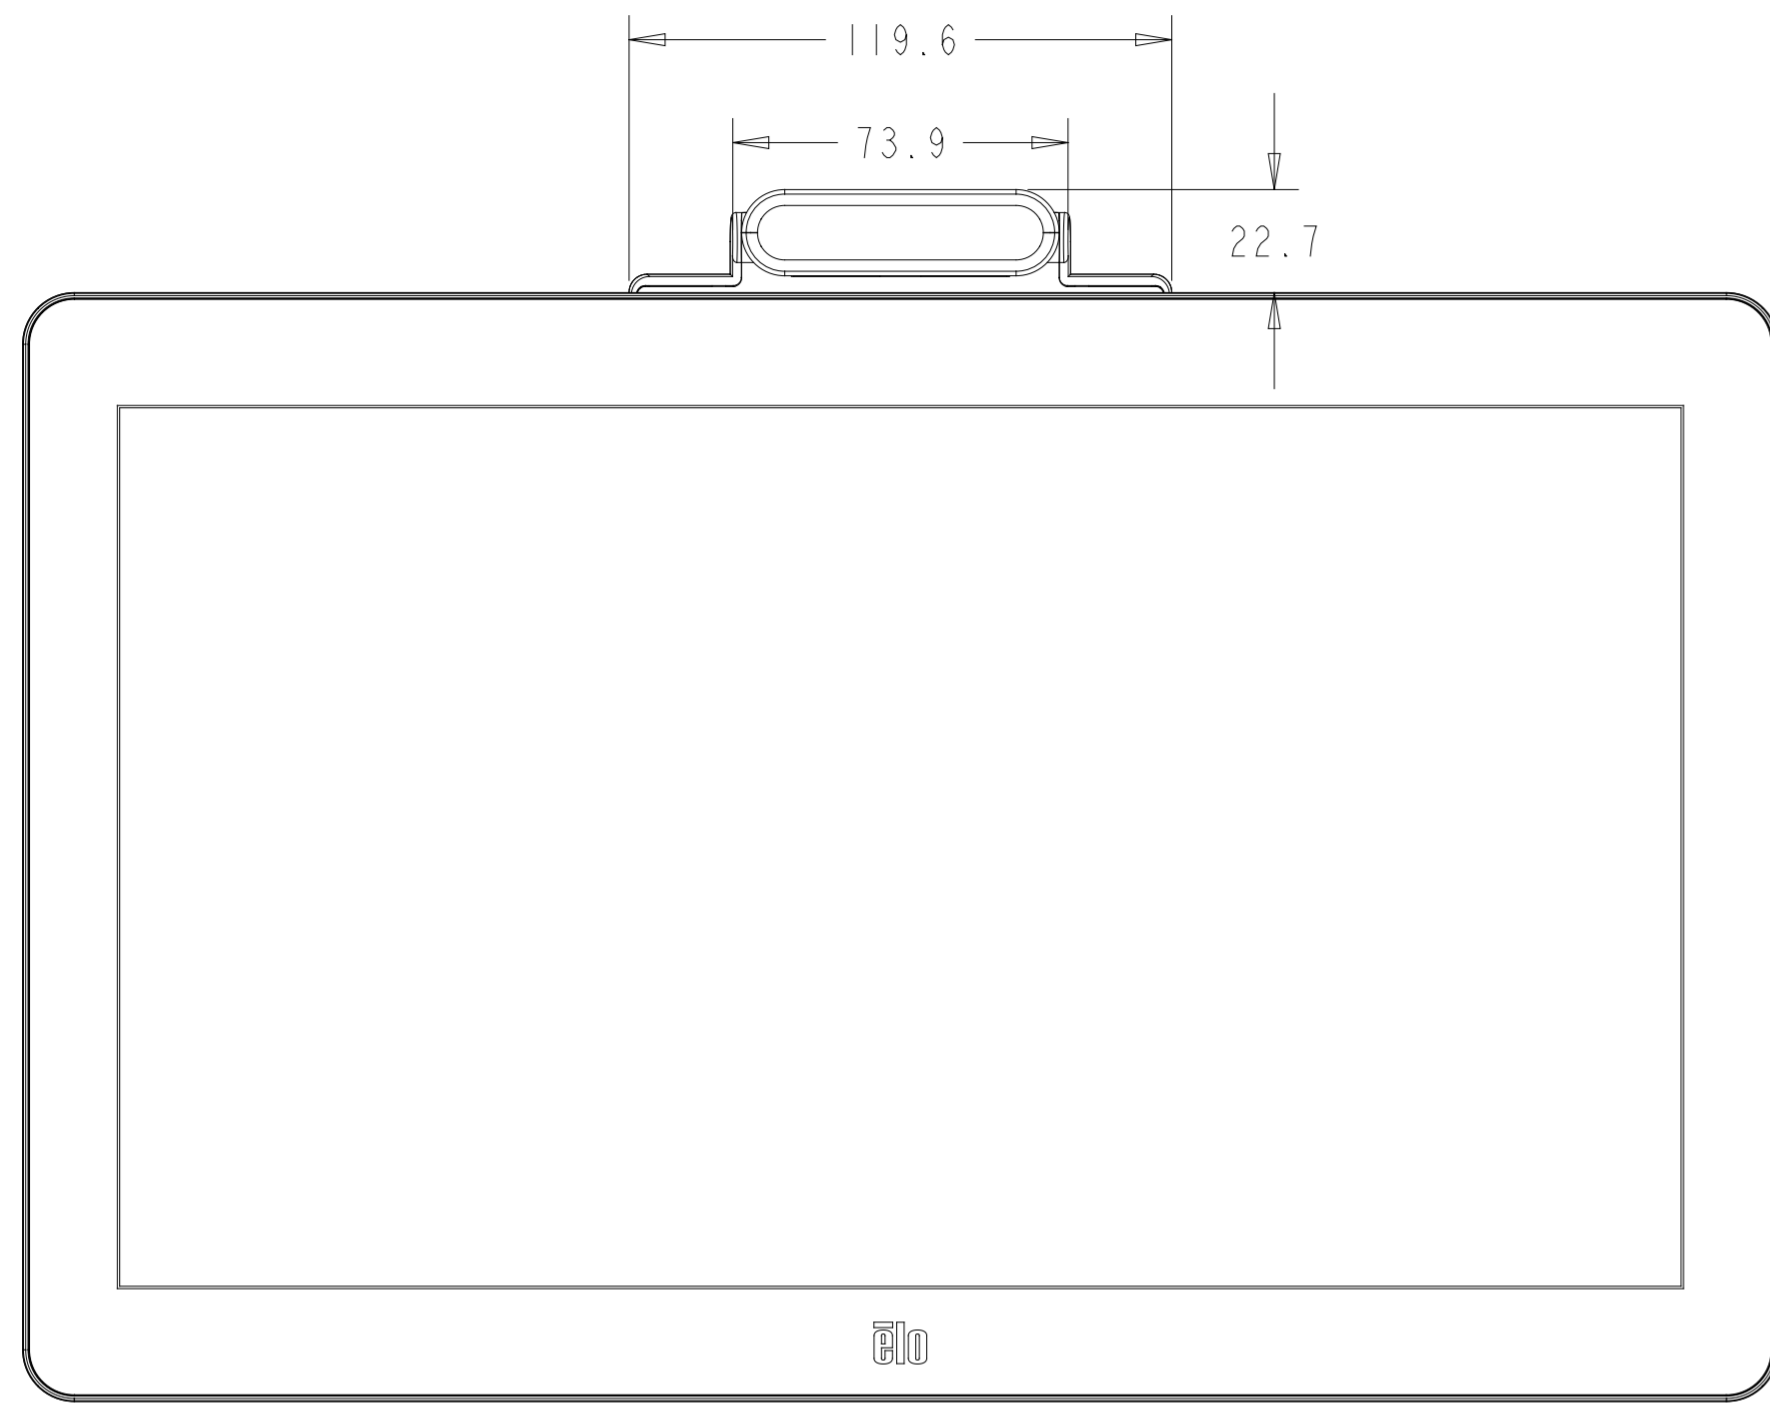

# OPTIONAL BAR CODE READER KIT

SCANNER HEAD ROTATES 180 DEGREES

SCALE 1.000

ADDITIONAL MOUNTING LOCATIONS