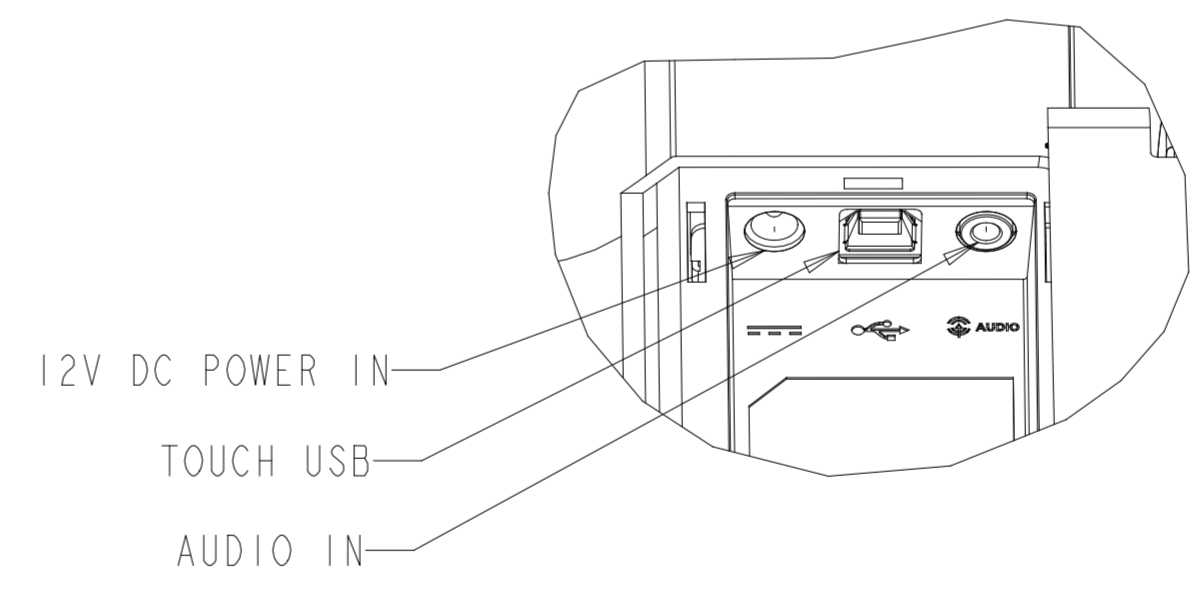

SHOWN WITH OPTIONAL STAND  
 STAND ALSO SOLD SEPARATELY (P/N E044162)

DIMENSIONAL DRAWING: 1502L

UNDER CABLE COVER  
 (USB 2.0 MODELS)

UNDER CABLE COVER  
 (USB 2.0 MODELS)

UNDER CABLE COVER  
 (USB-C MODELS)

UNDER CABLE COVER  
 (USB-C MODELS)

DIMENSIONS ARE IN MILLIMETERS

# VESA MOUNT

M4 THREADS, X8  
VESA MOUNT PER MIS-C, 75MMX75MM OR 100MMX100MM  
MAX SCREW DEPTH = 10MM

# OPTIONAL BAR CODE READER KIT

SCANNER HEAD ROTATES 180 DEGREES

SCALE 1.000

ADDITIONAL MOUNTING LOCATIONS