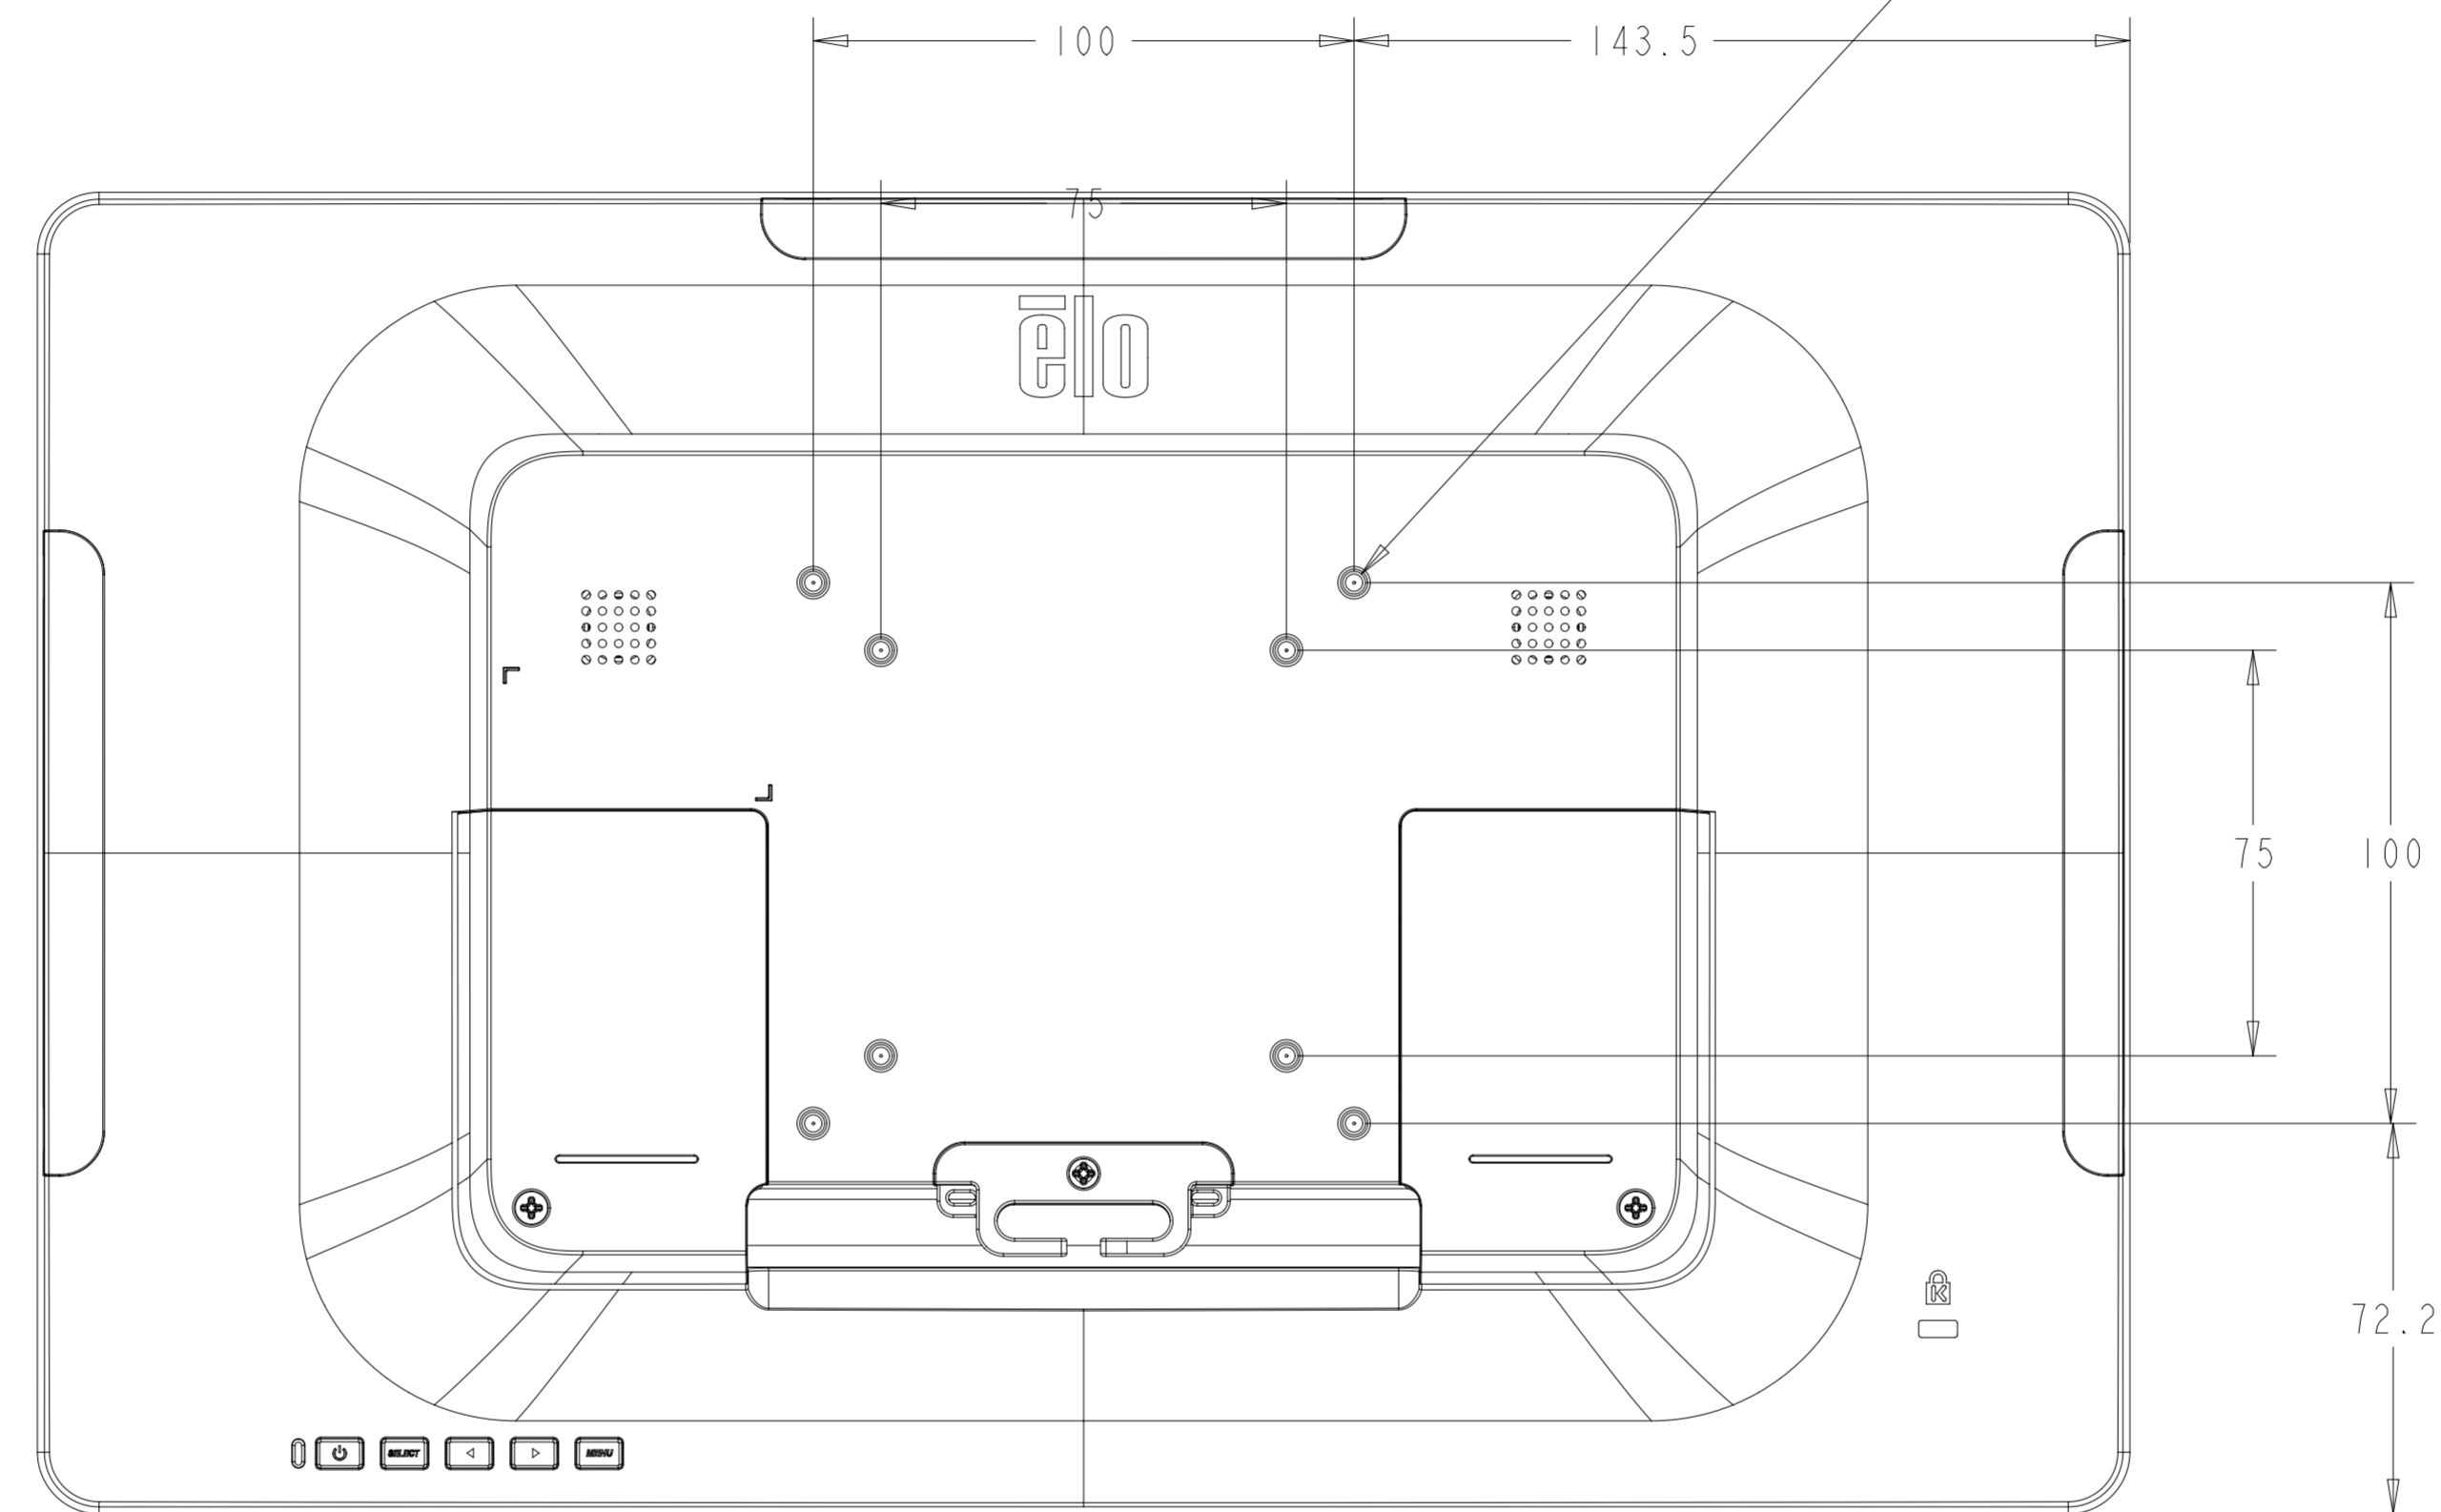

SHOWN WITH OPTIONAL STAND  
 STAND ALSO SOLD SEPARATELY (P/N E044162)

DIMENSIONAL DRAWING: 1502L

UNDER CABLE COVER  
 (USB 2.0 MODELS)

UNDER CABLE COVER  
 (USB 2.0 MODELS)

UNDER CABLE COVER  
 (USB-C MODELS)

UNDER CABLE COVER  
 (USB-C MODELS)

DIMENSIONS ARE IN MILLIMETERS

# VESA MOUNT

M4 THREADS, X8  
VESA MOUNT PER MIS-C, 75MMX75MM OR 100MMX100MM  
MAX SCREW DEPTH = 10MM

# OPTIONAL BAR CODE READER KIT

SCANNER HEAD ROTATES 180 DEGREES

SCALE 1.000

ADDITIONAL MOUNTING LOCATIONS