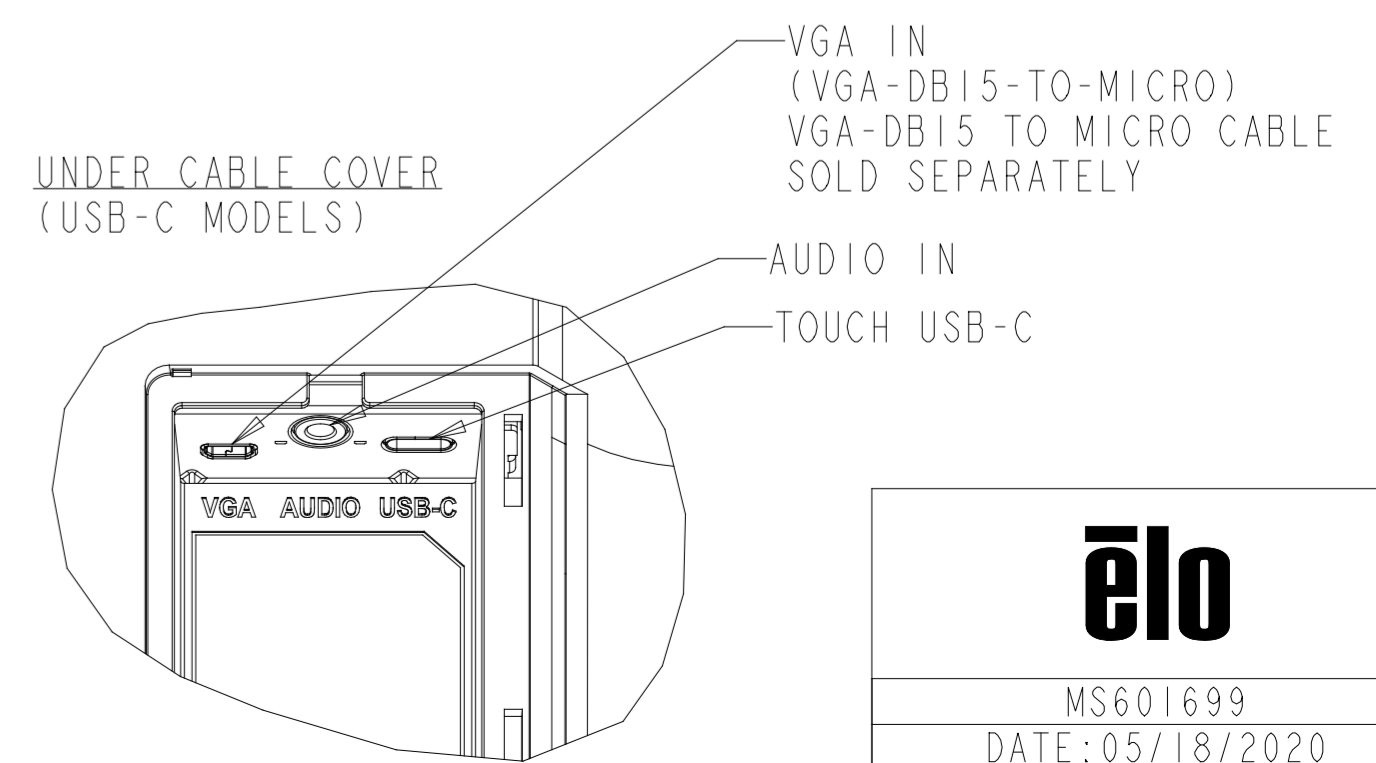

SHOWN WITH OPTIONAL STAND  
 STAND ALSO SOLD SEPARATELY (P/N E044162)

DIMENSIONAL DRAWING: 1502L

UNDER CABLE COVER  
 (USB 2.0 MODELS)

UNDER CABLE COVER  
 (USB 2.0 MODELS)

UNDER CABLE COVER  
 (USB-C MODELS)

UNDER CABLE COVER  
 (USB-C MODELS)

DIMENSIONS ARE IN MILLIMETERS

# VESA MOUNT

M4 THREADS, X8  
VESA MOUNT PER MIS-C, 75MMX75MM OR 100MMX100MM  
MAX SCREW DEPTH = 10MM

# OPTIONAL BAR CODE READER KIT

SCANNER HEAD ROTATES 180 DEGREES

SCALE 1.000

ADDITIONAL MOUNTING LOCATIONS