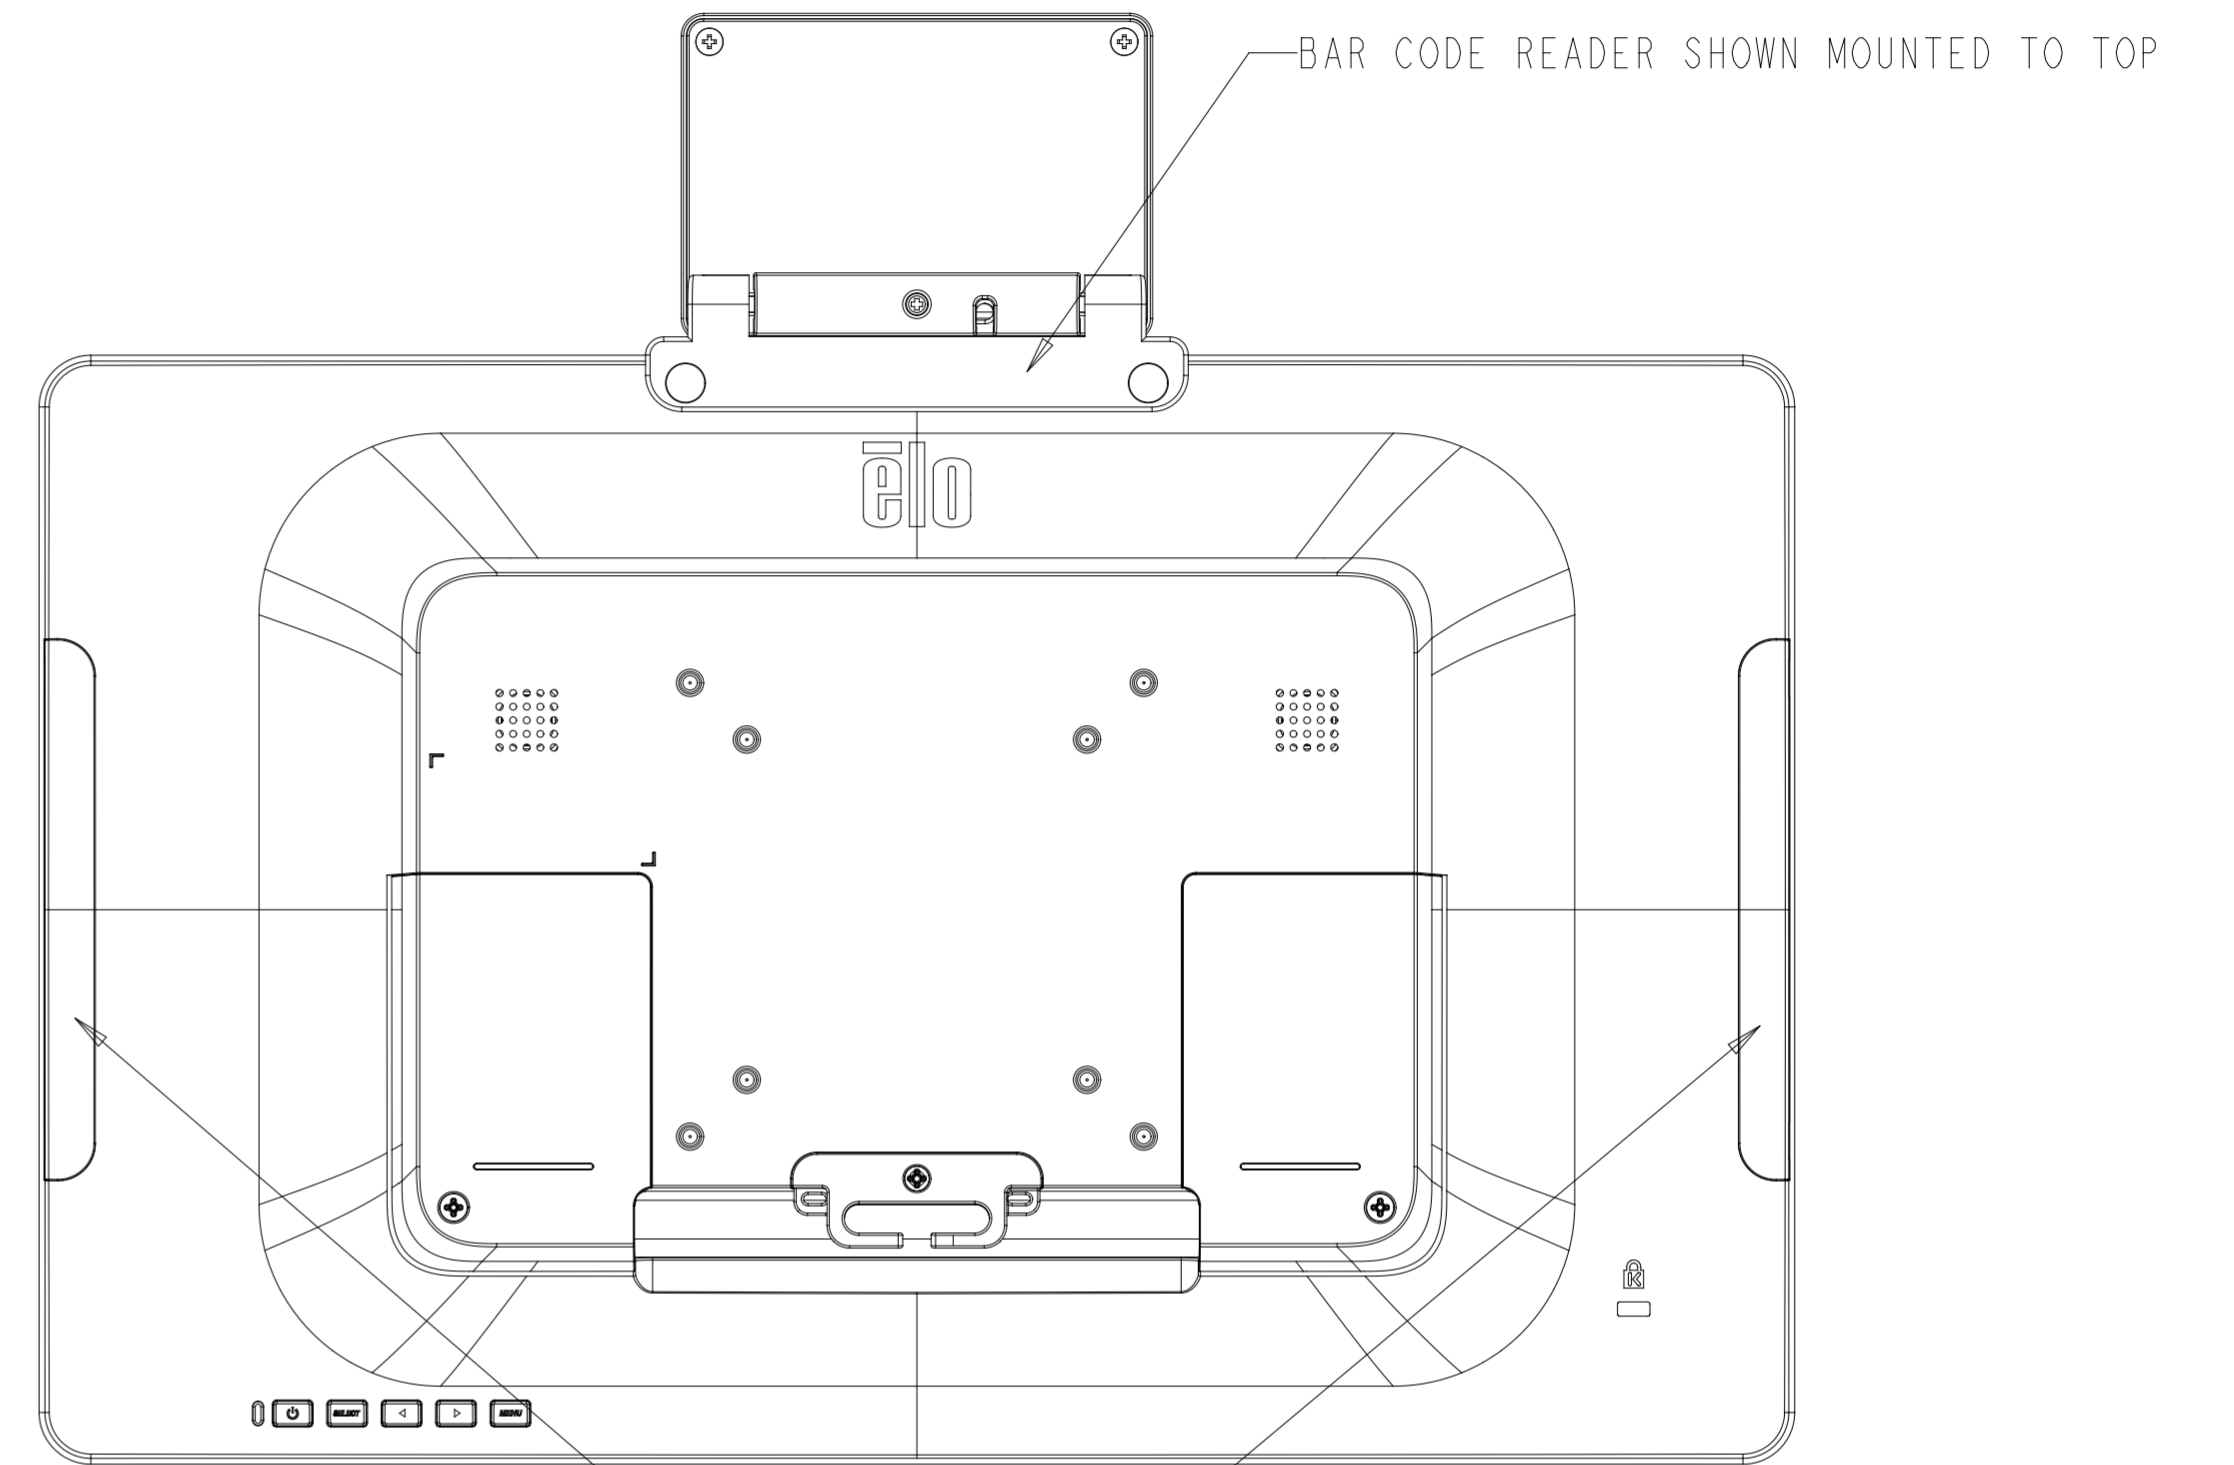

OPTIONAL NFC KIT