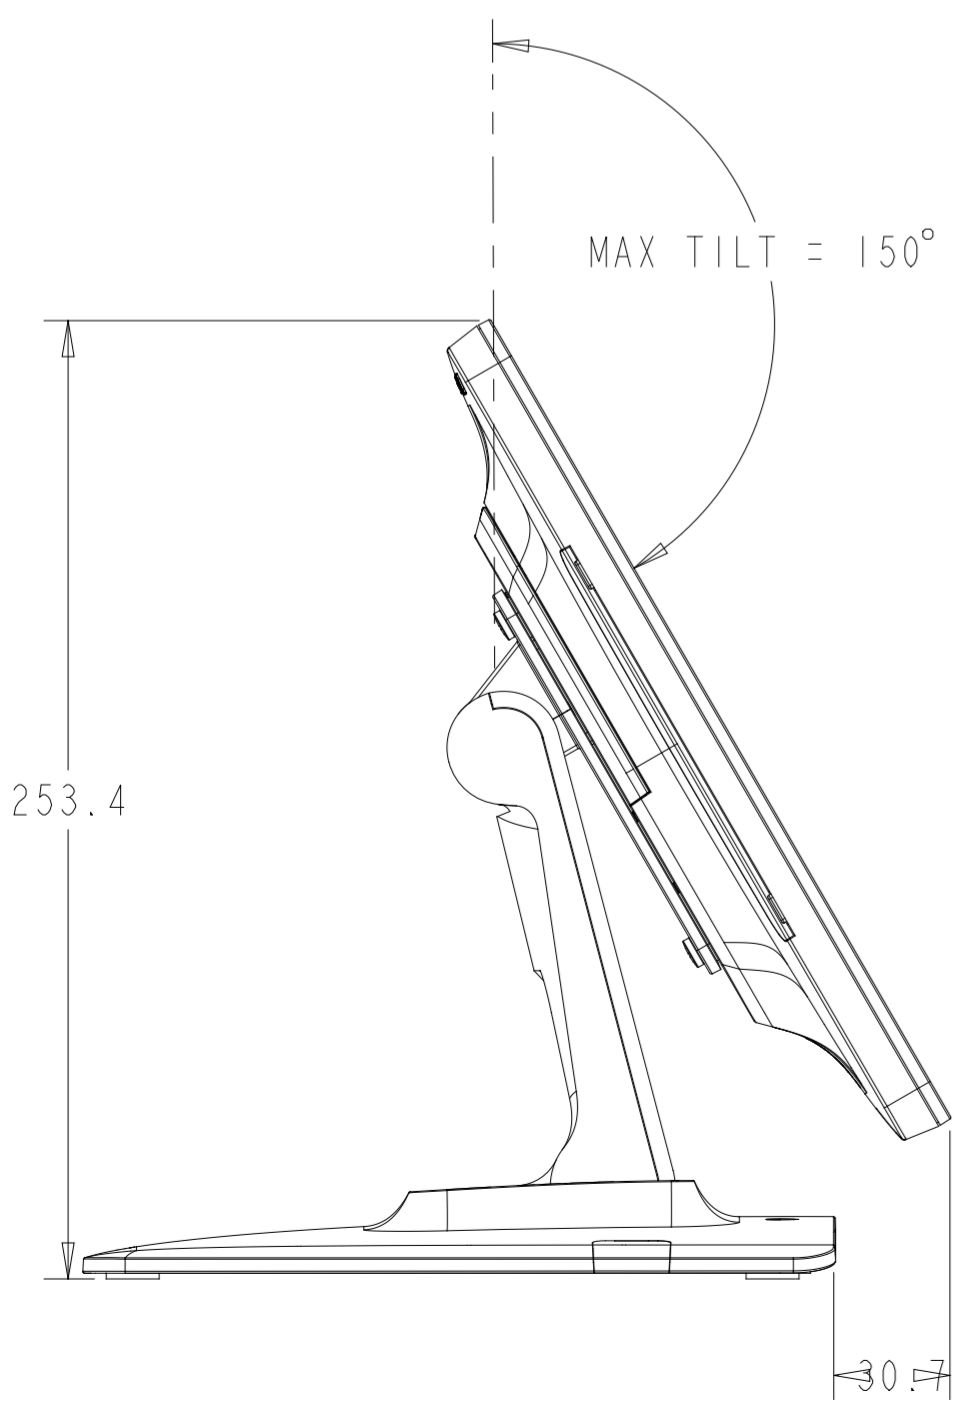

SHOWN WITH OPTIONAL STAND  
 STAND ALSO SOLD SEPARATELY (P/N E044162)

DIMENSIONAL DRAWING: 1502L

UNDER CABLE COVER  
 (USB 2.0 MODELS)

UNDER CABLE COVER  
 (USB 2.0 MODELS)

UNDER CABLE COVER  
 (USB-C MODELS)

UNDER CABLE COVER  
 (USB-C MODELS)

DIMENSIONS ARE IN MILLIMETERS

# VESA MOUNT

M4 THREADS, X8  
VESA MOUNT PER MIS-C, 75MMX75MM OR 100MMX100MM  
MAX SCREW DEPTH = 10MM

# OPTIONAL BAR CODE READER KIT

SCANNER HEAD ROTATES 180 DEGREES

SCALE 1.000

ADDITIONAL MOUNTING LOCATIONS