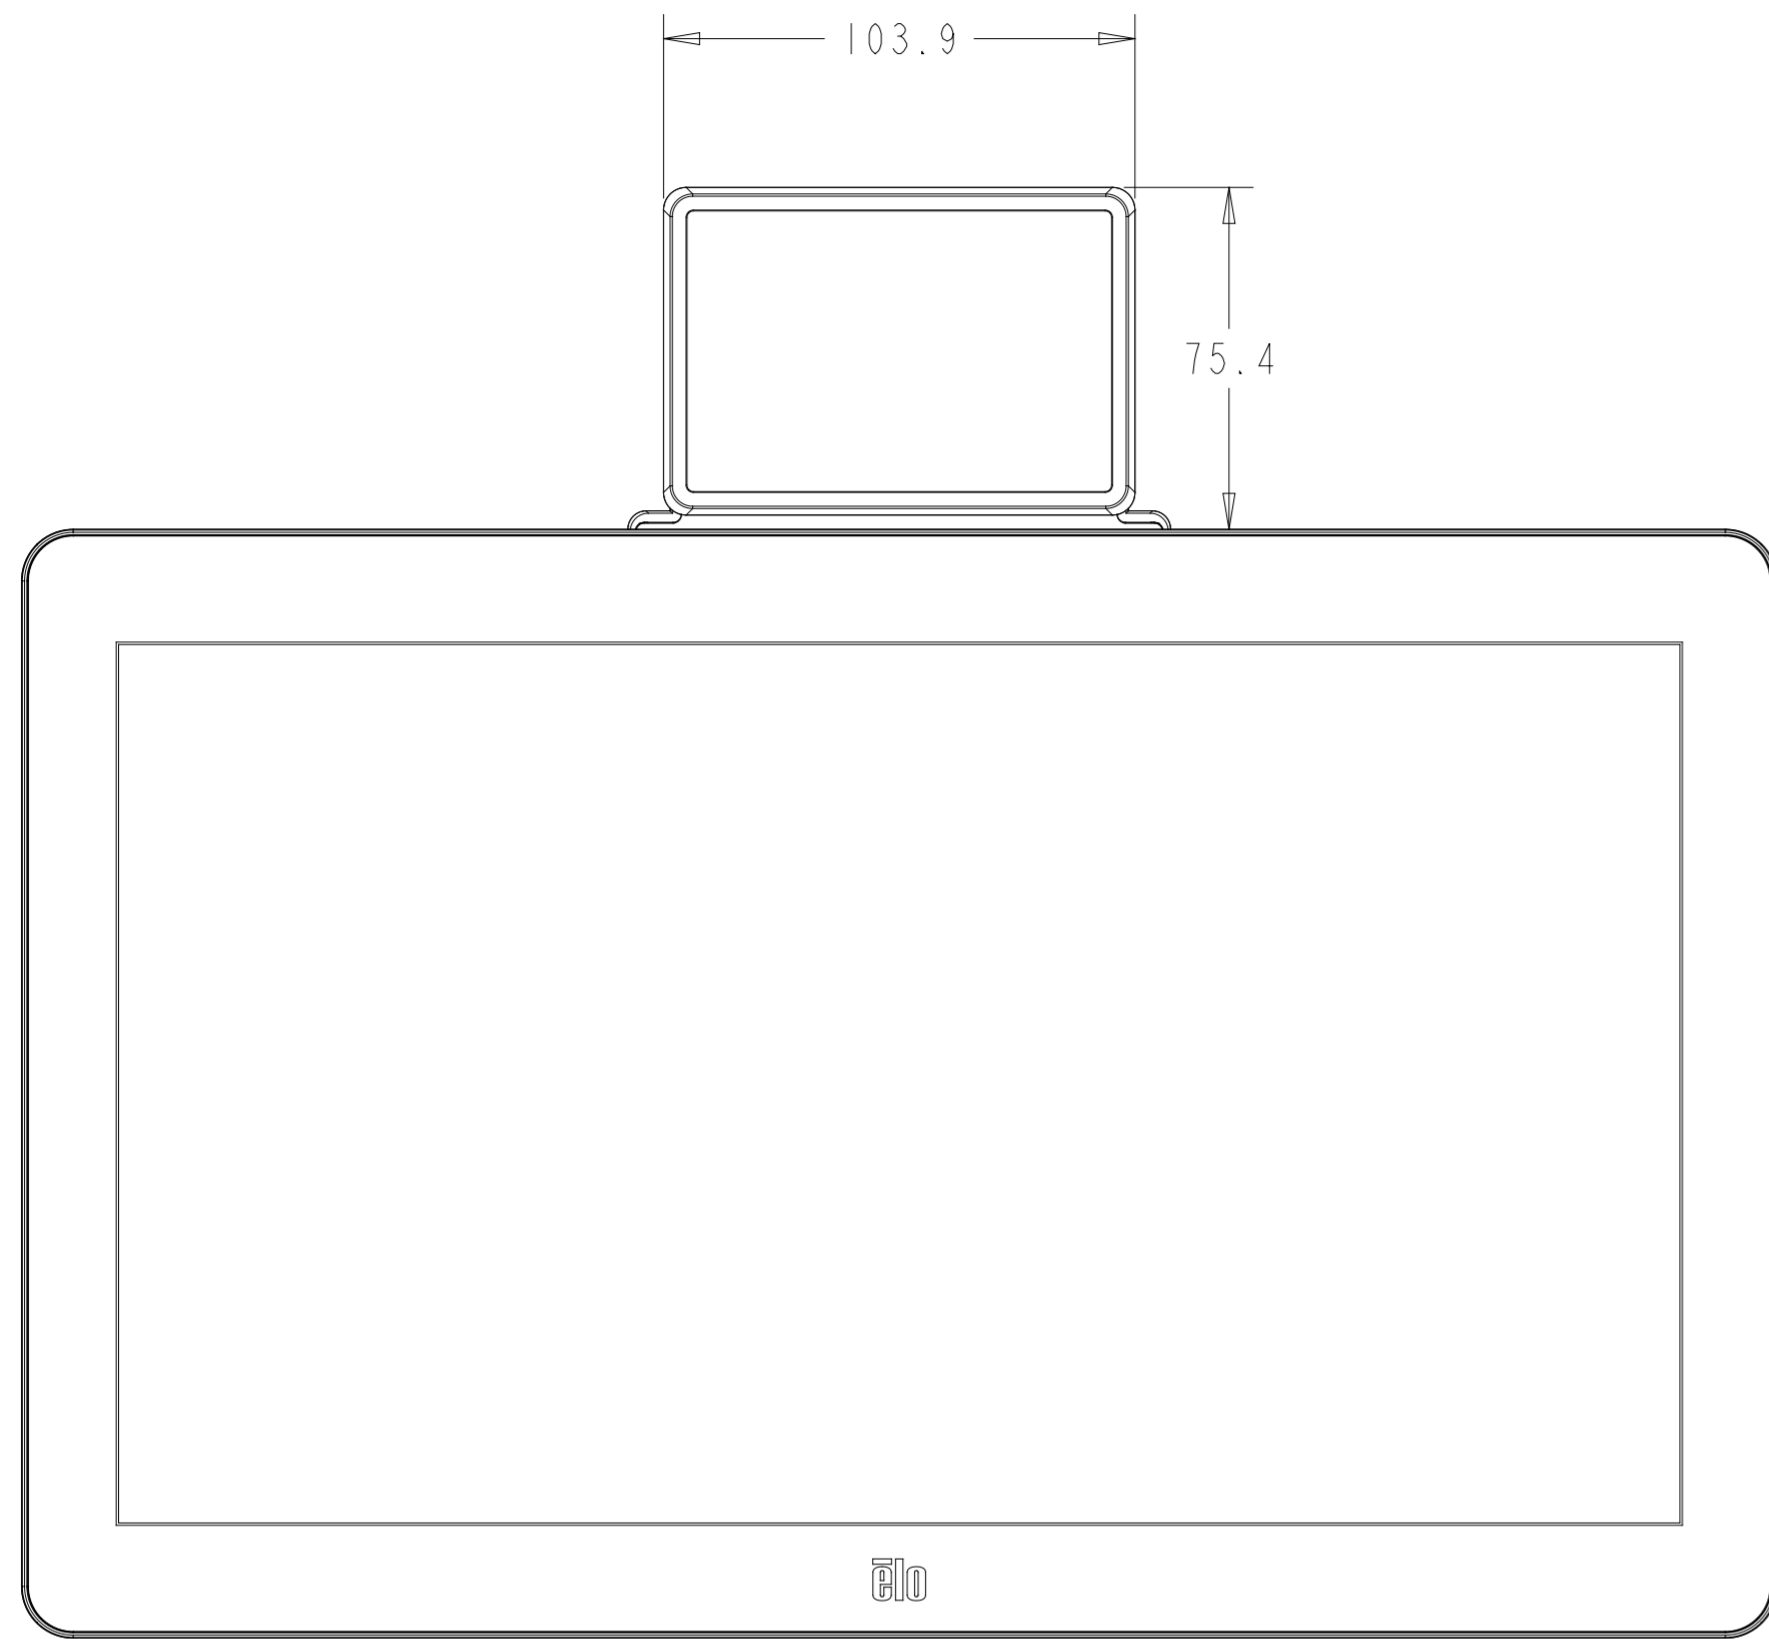

OPTIONAL NFC KIT