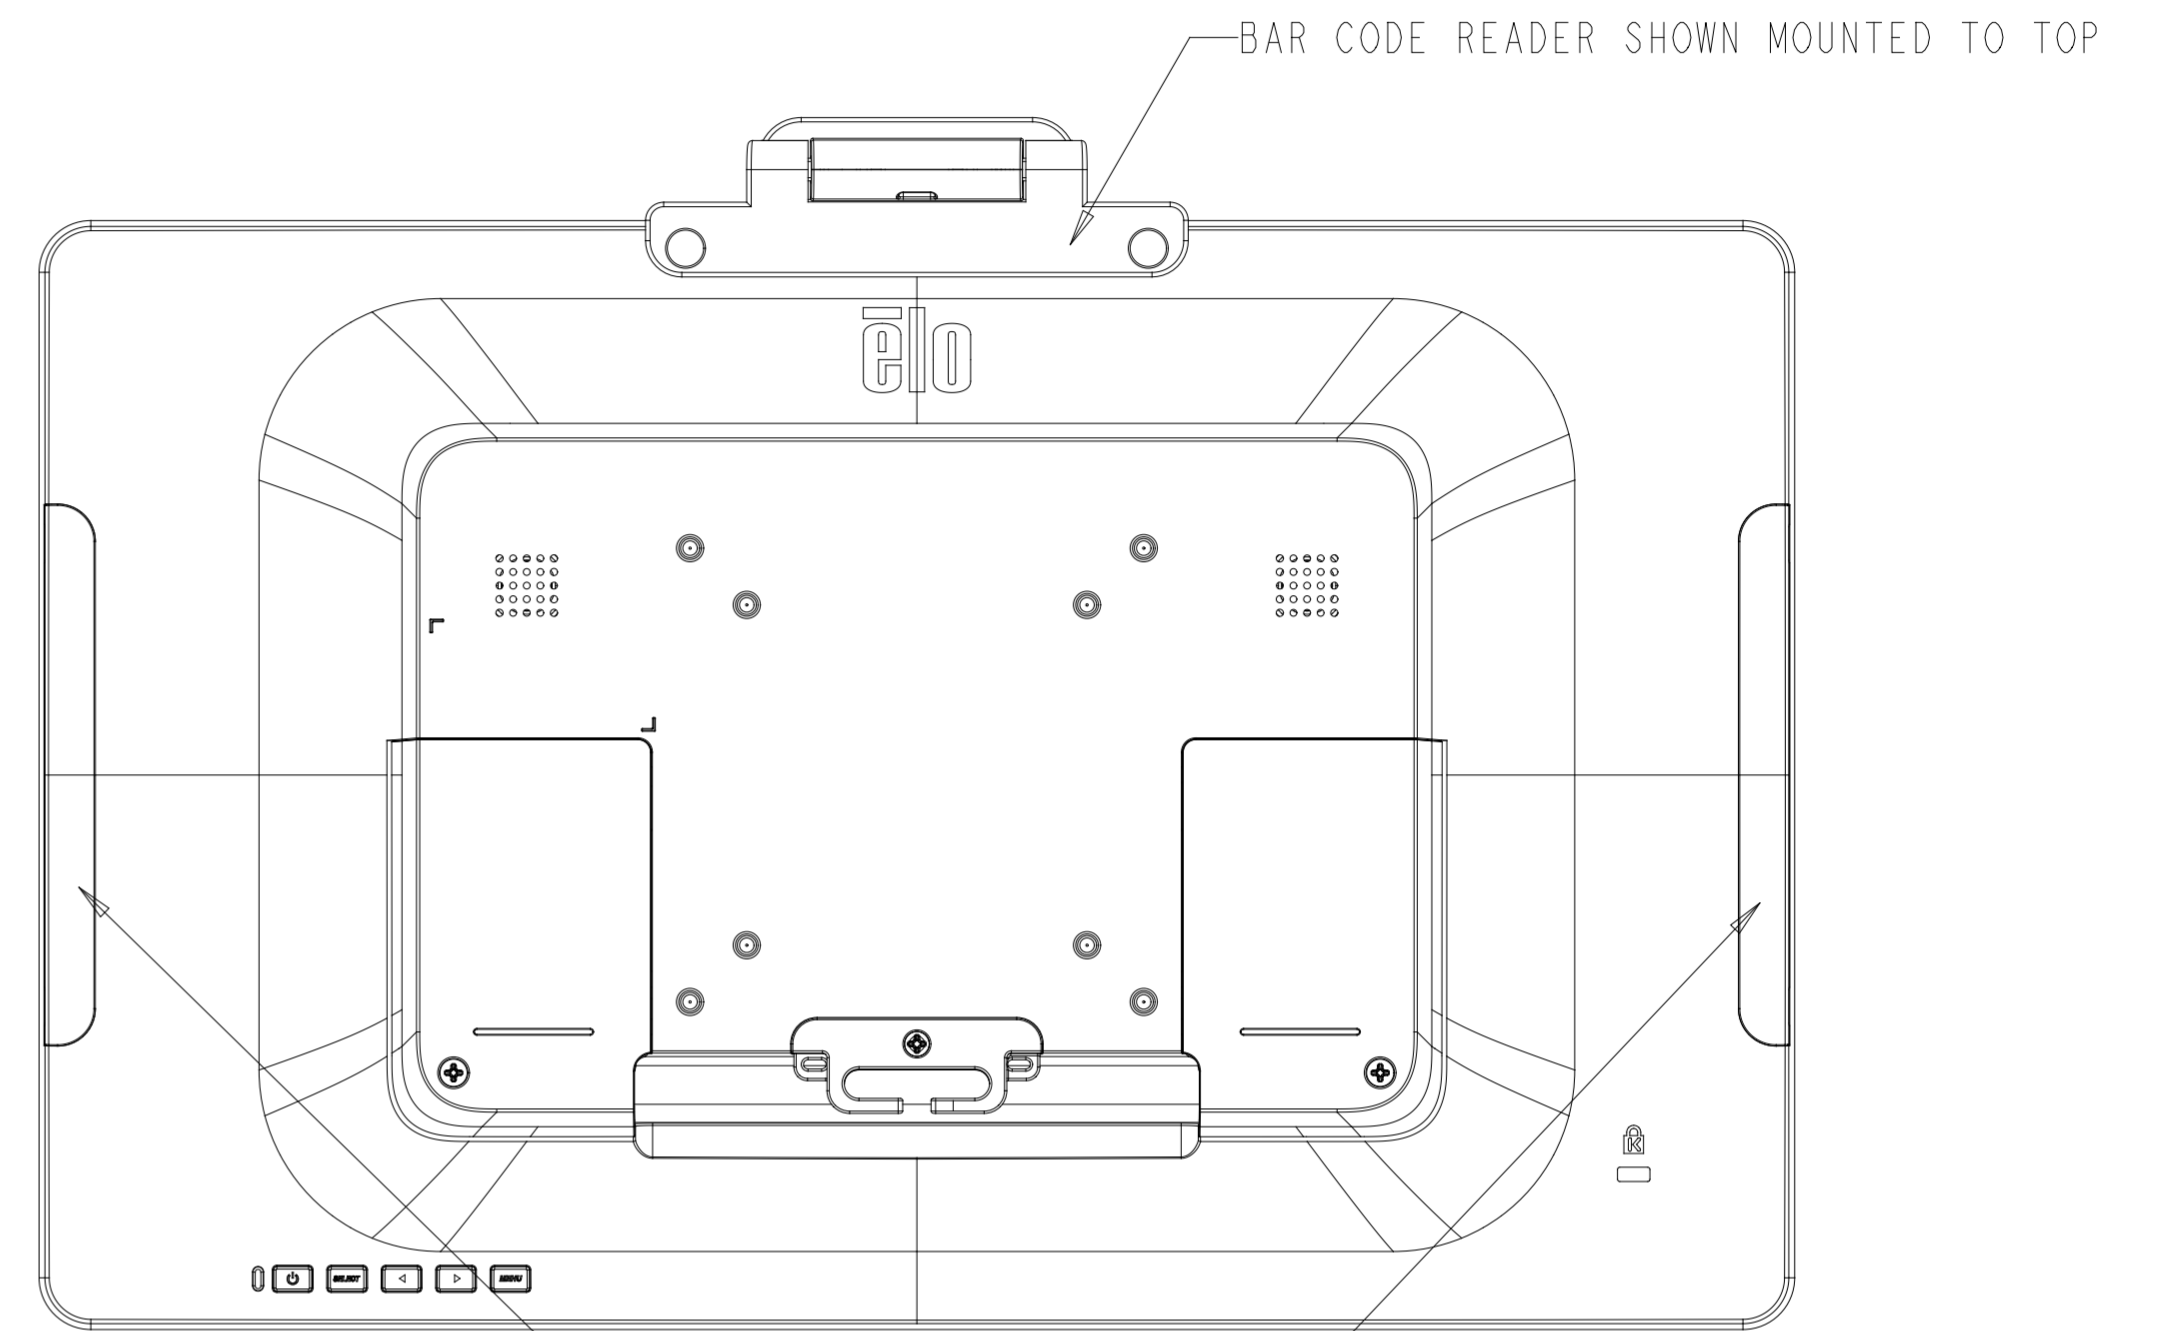

# OPTIONAL BAR CODE READER KIT

SCANNER HEAD ROTATES 180 DEGREES

SCALE 1.000

ADDITIONAL MOUNTING LOCATIONS