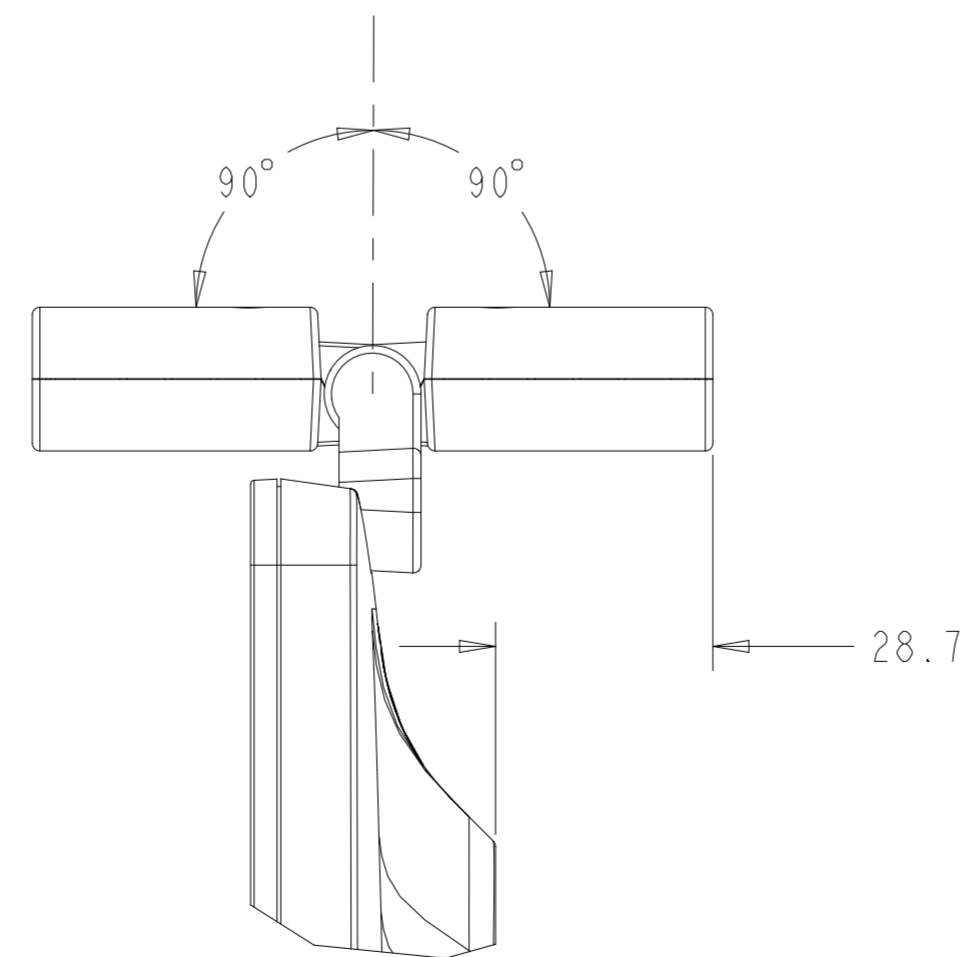

UNDER CABLE COVER  
 (USB-C MODELS)

DIMENSIONS ARE IN MILLIMETERS

# VESA MOUNT

M4 THREADS, X8  
VESA MOUNT PER MIS-C, 75MMX75MM OR 100MMX100MM  
MAX SCREW DEPTH = 10MM

# OPTIONAL BAR CODE READER KIT

SCANNER HEAD ROTATES 180 DEGREES

SCALE 1.000

ADDITIONAL MOUNTING LOCATIONS