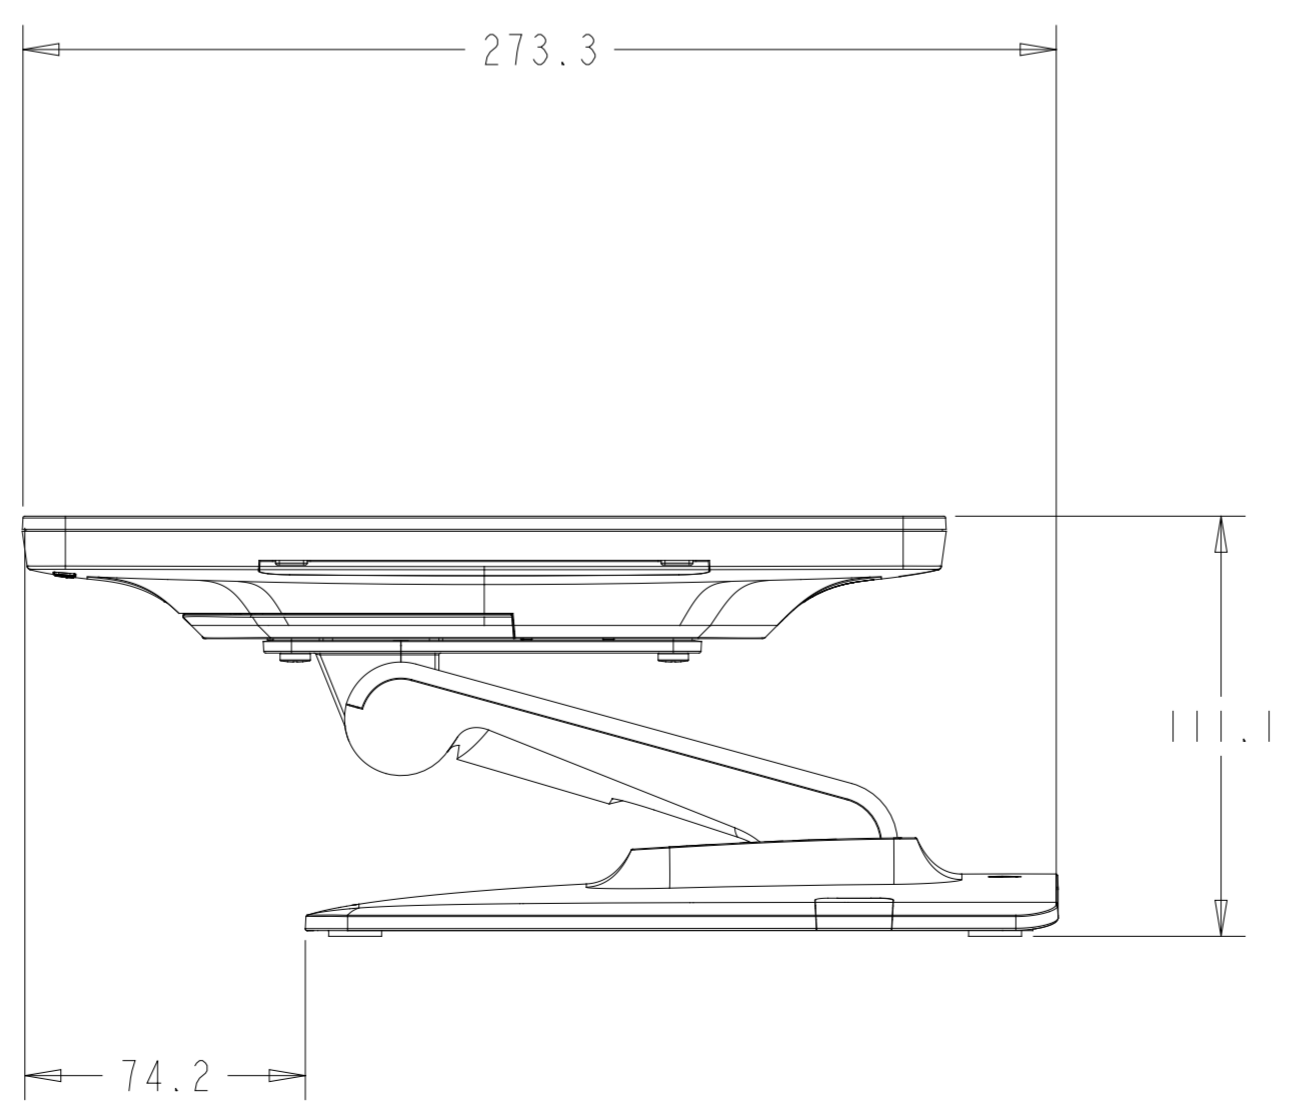

SHOWN WITH OPTIONAL STAND  
 STAND ALSO SOLD SEPARATELY (P/N E044162)

DIMENSIONAL DRAWING: 1502L

UNDER CABLE COVER  
 (USB 2.0 MODELS)

UNDER CABLE COVER  
 (USB 2.0 MODELS)

UNDER CABLE COVER  
 (USB-C MODELS)

UNDER CABLE COVER  
 (USB-C MODELS)

DIMENSIONS ARE IN MILLIMETERS

# VESA MOUNT

M4 THREADS, X8  
VESA MOUNT PER MIS-C, 75MMX75MM OR 100MMX100MM  
MAX SCREW DEPTH = 10MM