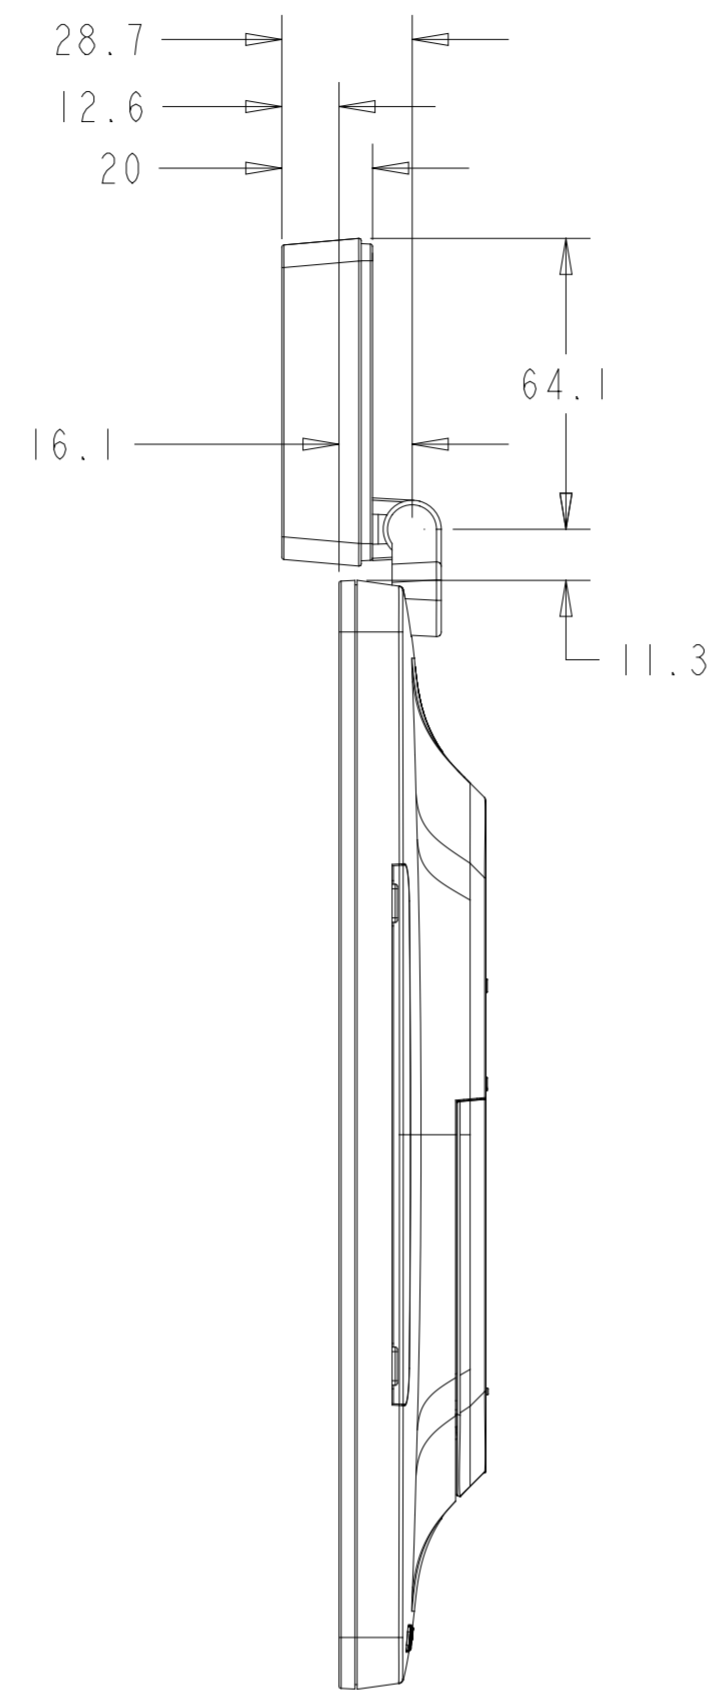

OPTIONAL NFC KIT