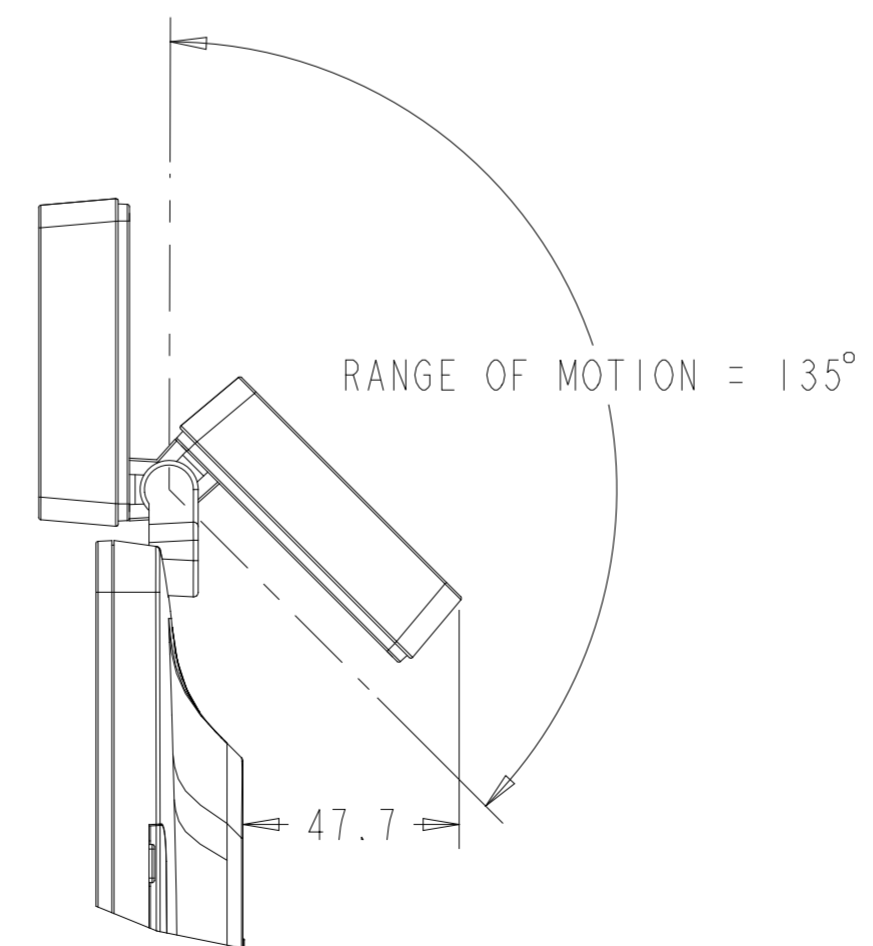

ADDITIONAL MOUNTING LOCATIONS