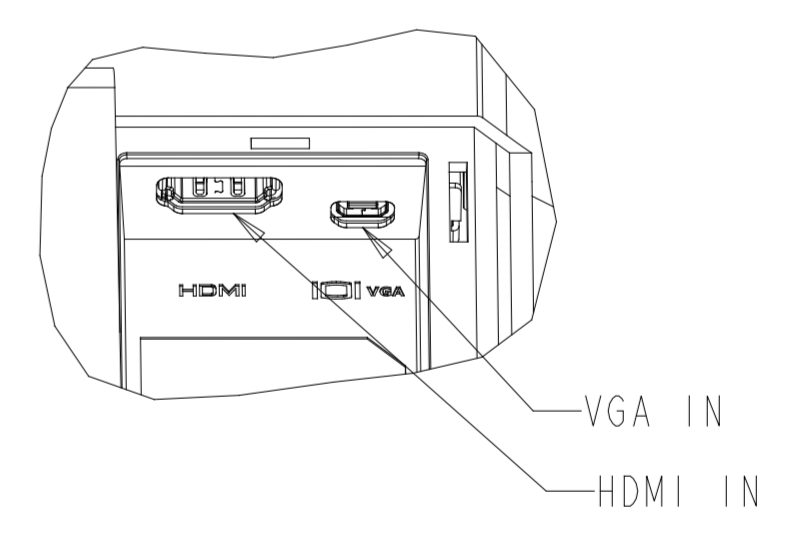

SHOWN WITH OPTIONAL STAND  
 STAND ALSO SOLD SEPARATELY (P/N E044162)

DIMENSIONAL DRAWING: 1502L

UNDER CABLE COVER  
 (USB 2.0 MODELS)

UNDER CABLE COVER  
 (USB 2.0 MODELS)

UNDER CABLE COVER  
 (USB-C MODELS)

UNDER CABLE COVER  
 (USB-C MODELS)

DIMENSIONS ARE IN MILLIMETERS

# VESA MOUNT

M4 THREADS, X8  
VESA MOUNT PER MIS-C, 75MMX75MM OR 100MMX100MM  
MAX SCREW DEPTH = 10MM