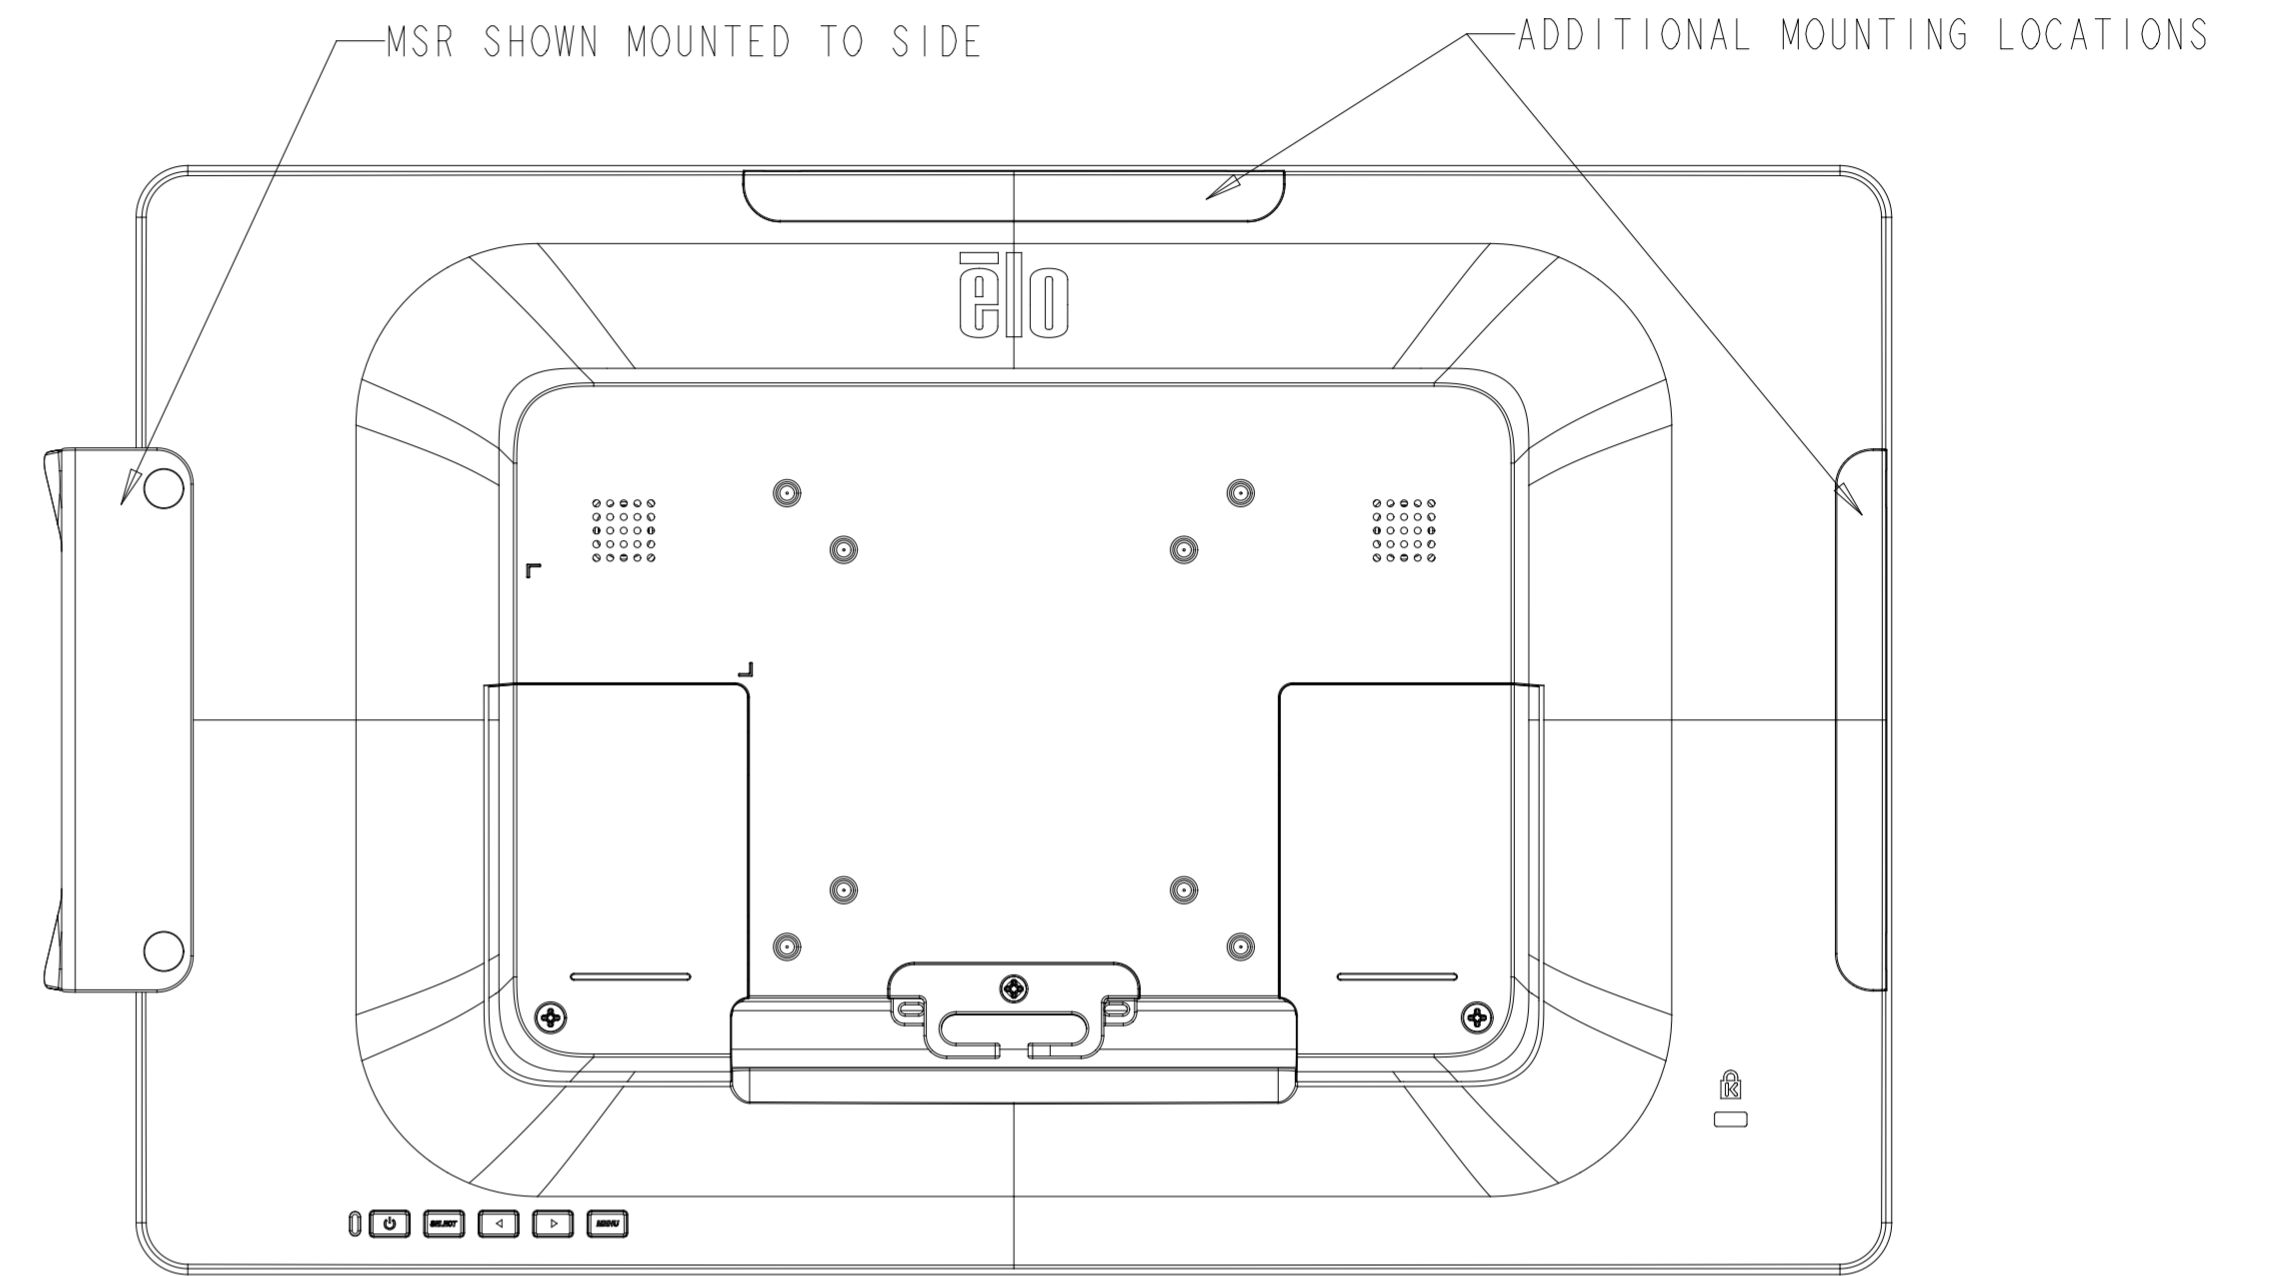

OPTIONAL MSR KIT