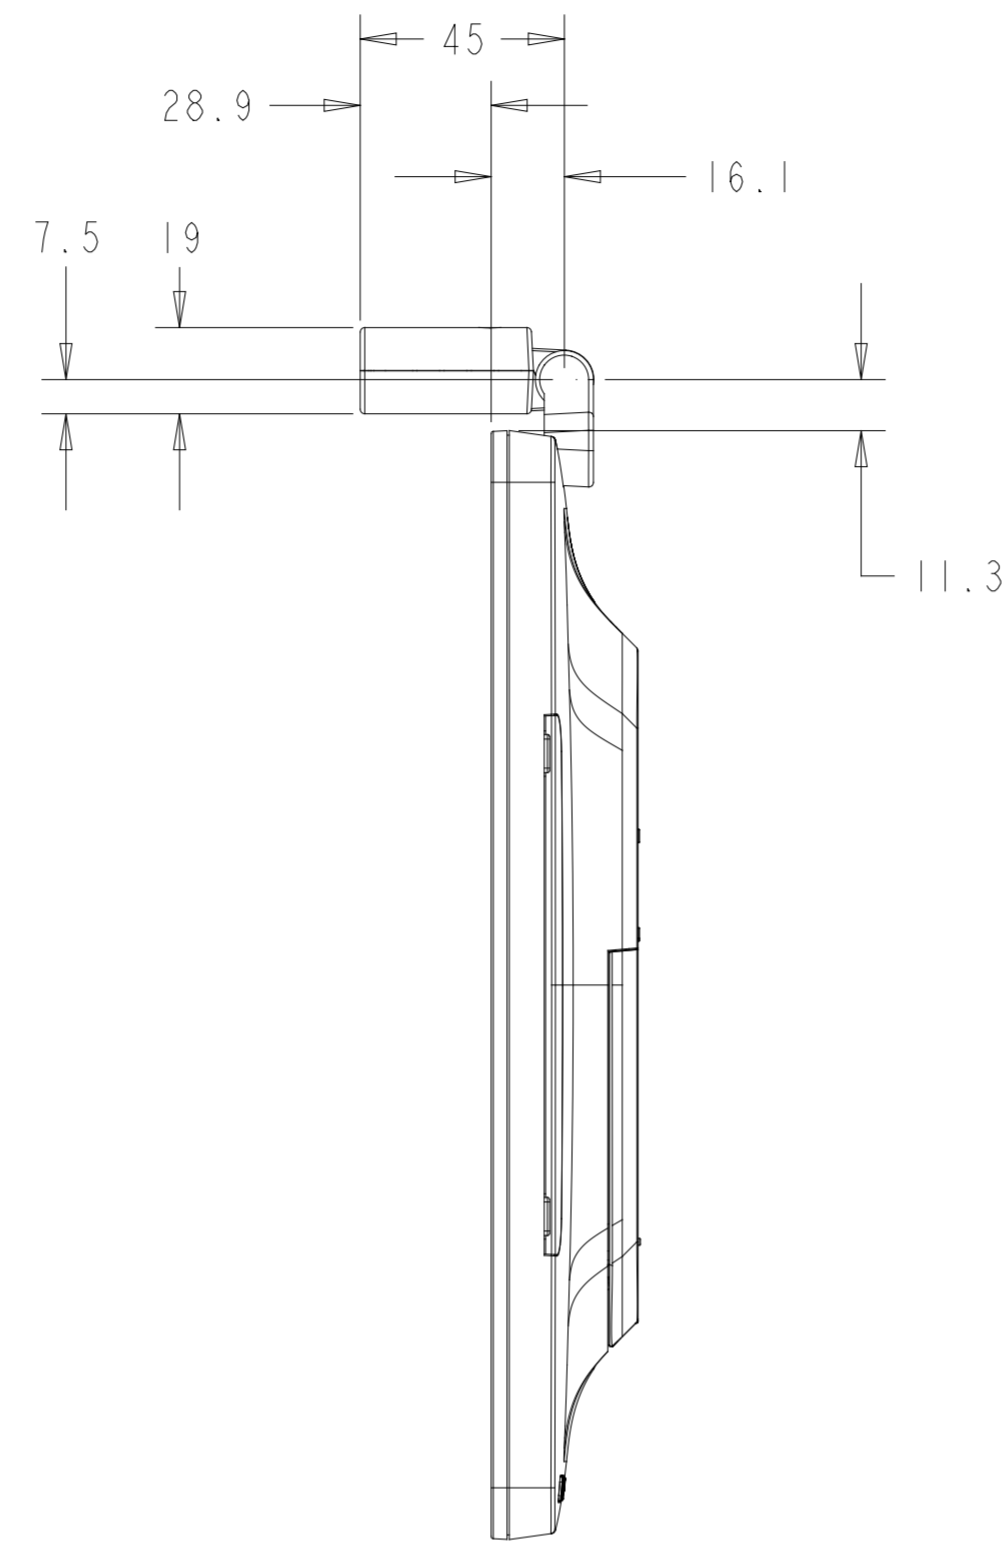

SHOWN WITH OPTIONAL STAND  
 STAND ALSO SOLD SEPARATELY (P/N E044162)

DIMENSIONAL DRAWING: 1502L

UNDER CABLE COVER  
 (USB 2.0 MODELS)

UNDER CABLE COVER  
 (USB 2.0 MODELS)

UNDER CABLE COVER  
 (USB-C MODELS)

UNDER CABLE COVER  
 (USB-C MODELS)

DIMENSIONS ARE IN MILLIMETERS

# VESA MOUNT

M4 THREADS, X8  
VESA MOUNT PER MIS-C, 75MMX75MM OR 100MMX100MM  
MAX SCREW DEPTH = 10MM

# OPTIONAL BAR CODE READER KIT

SCANNER HEAD ROTATES 180 DEGREES

SCALE 1.000

ADDITIONAL MOUNTING LOCATIONS