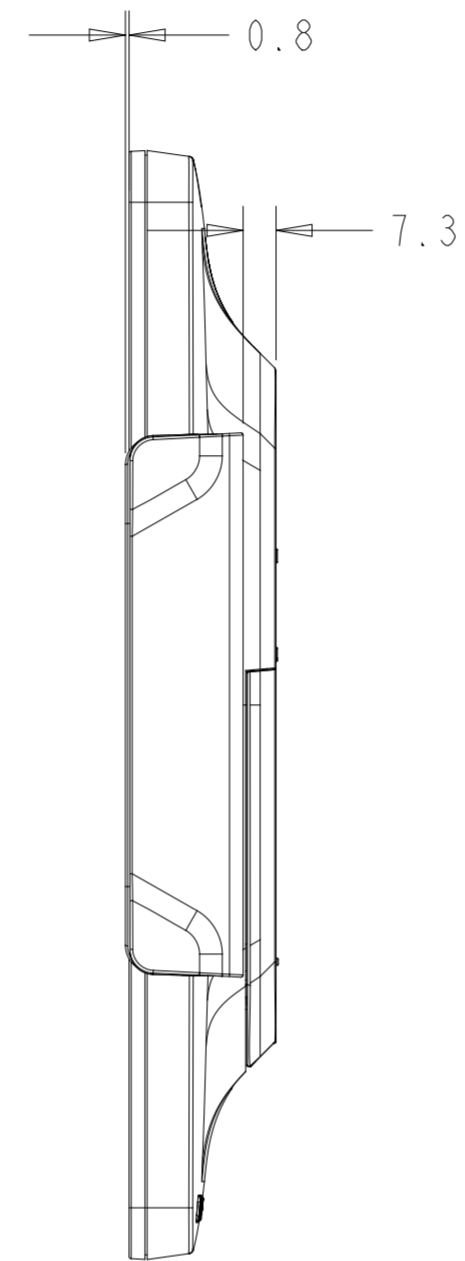

OPTIONAL MSR KIT