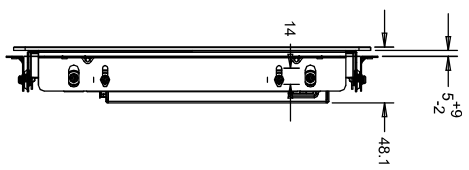

OPTIONAL FRONT MOUNT BEZEL KIT P/N E553352
 COMPATIBLE WITH INTELLITOUCH, ACCUTOUCH, AND SECURETOUCH MODEL ONLY

DIMENSIONS ARE IN MILLIMETERS