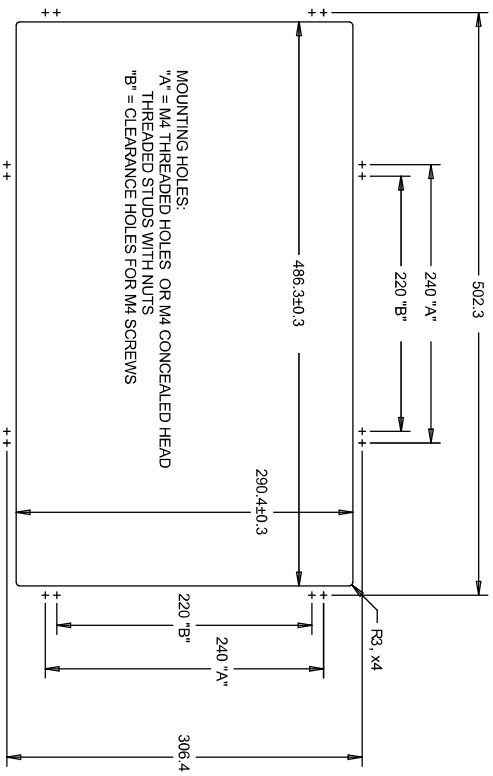

OPTIONAL FRONT MOUNT BEZEL KIT P/N E553352
 COMPATIBLE WITH INTELLITOUCH, ACCUTOUCH, AND SECURETOUCH MODEL ONLY

DIMENSIONS ARE IN MILLIMETERS