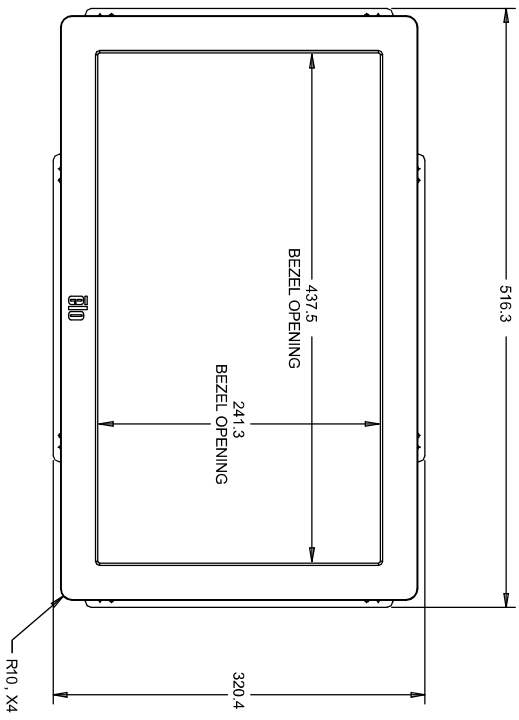

OPTIONAL FRONT MOUNT BEZEL KIT P/N E553352
 COMPATIBLE WITH INTELLITOUCH, ACCUTOUCH, AND SECURETOUCH MODEL ONLY

DIMENSIONS ARE IN MILLIMETERS