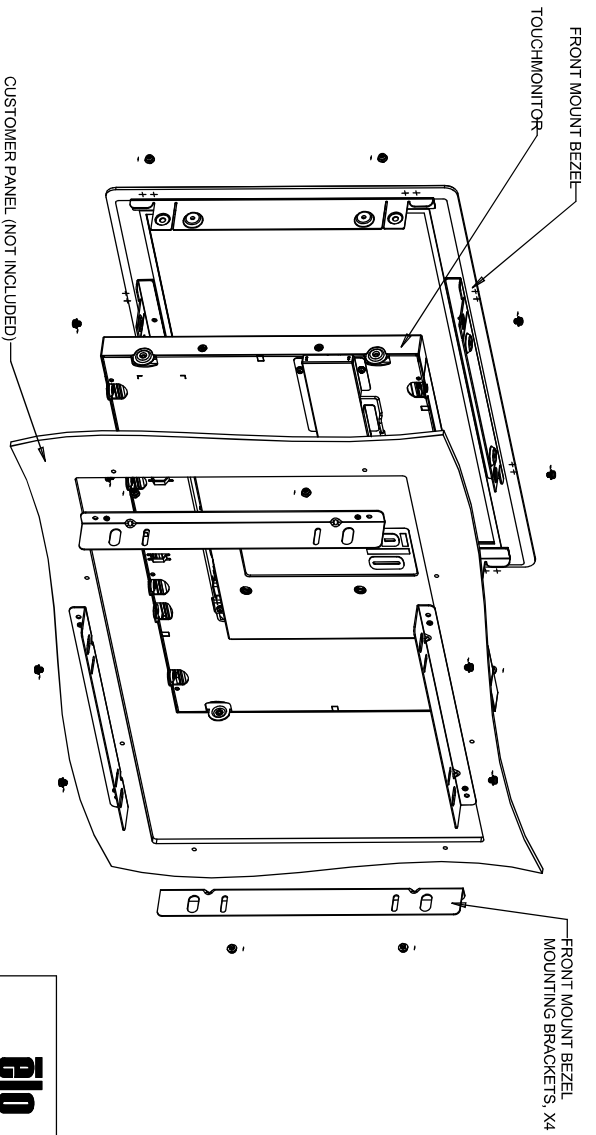

OPTIONAL FRONT MOUNT BEZEL KIT P/N E553352
 COMPATIBLE WITH INTELLITOUCH, ACCUTOUCH, AND SECURETOUCH MODEL ONLY

DIMENSIONS ARE IN MILLIMETERS