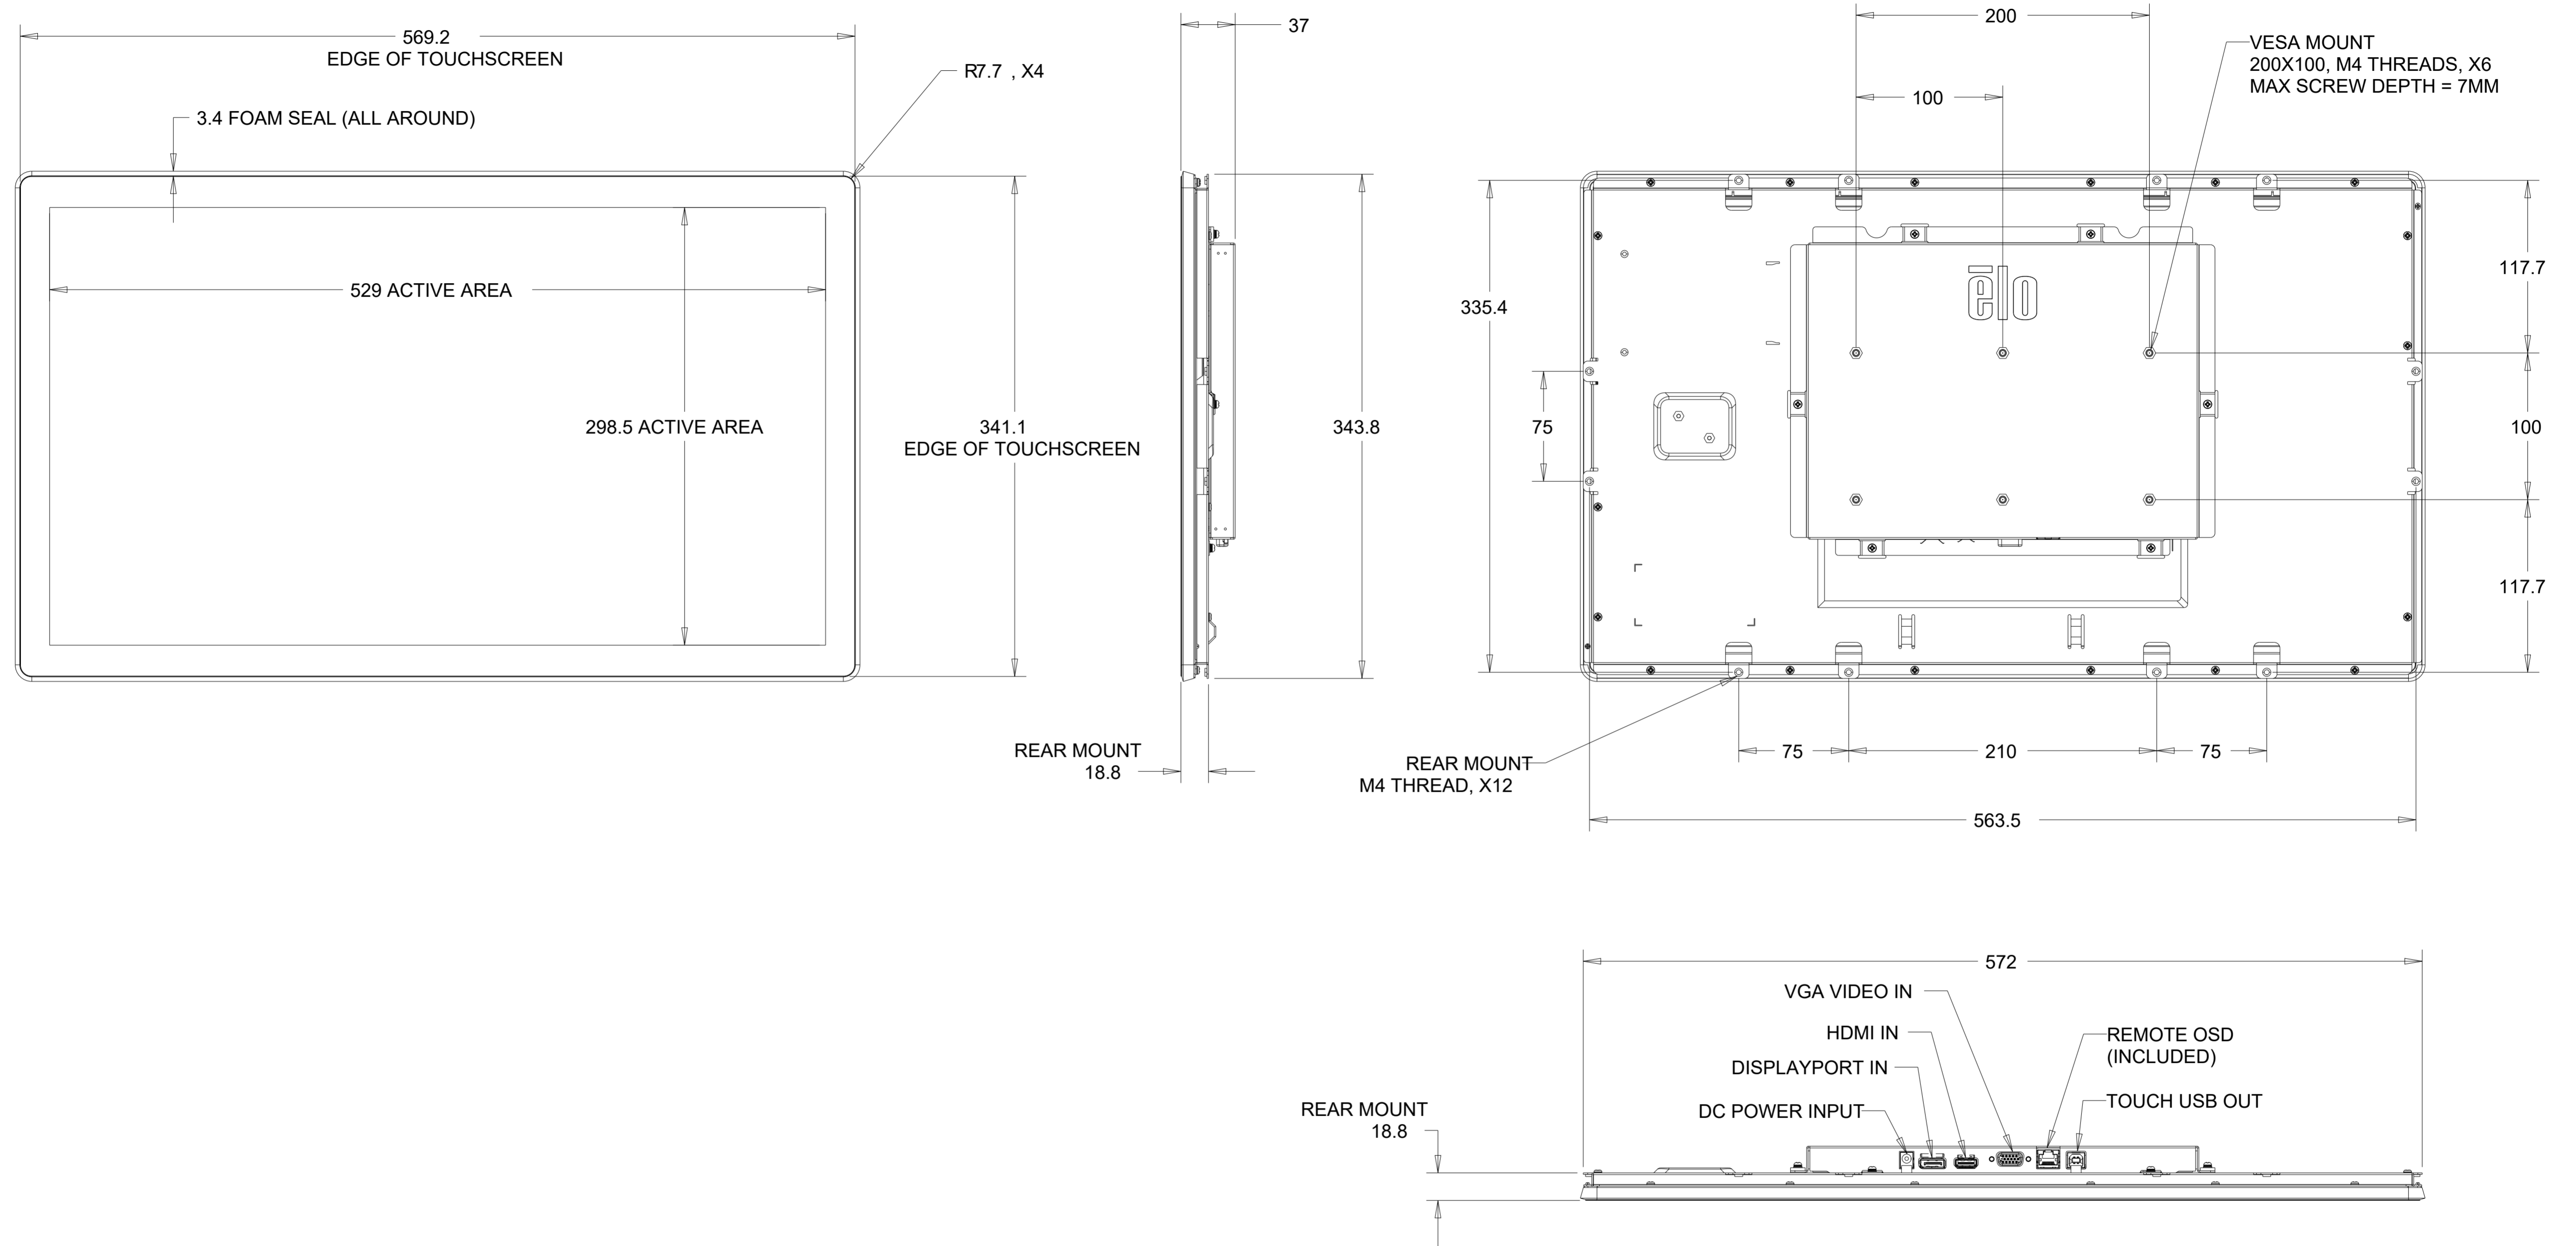

PROJECTED CAPACITIVE AND NO-TOUCH MODELS

PROJECTED CAPACITIVE AND NO-TOUCH MODELS

WITH FLUSH MOUNTING BRACKETS (6 SETS INCLUDED)  
 REPLACEMENT BRACKET KIT P/N E000879 AVAILABLE SEPARATELY